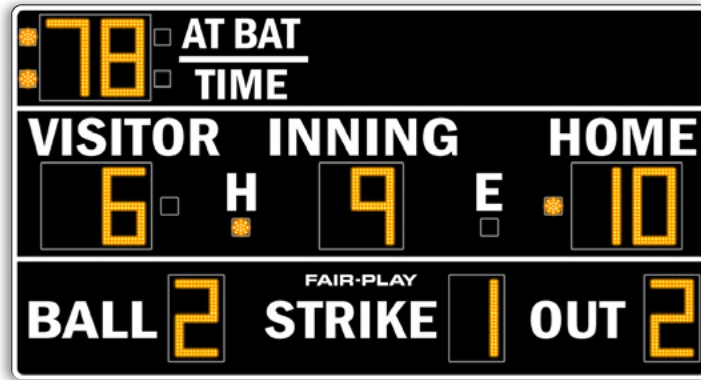

CAPTIONS (H" x W")

TIME	7" x 22"
HOME	9" x 35"
VISITOR	9" x 47"
INNING	9" x 45"
BALL	9" x 31"
STRIKE	9" x 42"
OUT	9" x 25"
AT BAT	7" x 28"
H	9" x 7"
E	9" x 7"

DIGIT SIZES (H")

AT BAT	18"
BALL	18"
INNING	18"
OUT	18"
STRIKE	18"
TEAM SCORES	18"
AT BAT SPOT	3.5"
H/E SPOT	3.5"

MODEL: BA-7200MP

DIMENSIONS	Height	Length	Depth	Weight
	7'-6"	14'-0"	10"	480 lbs.

STANDARD EQUIPMENT

- Super-bright, wide-angle amber LED's
- 4-level control console display brightness adjustment
- 5-year limited warranty
- Easy access built-in service points
- Quality engineered water resistant aluminum
- Complete, secure and durable display mounting
- Built-in lightning suppressor (for standard data direct wire only)
- Request a free project design rendering
- Help Desk Support
- USA Factory authorized national and local sales, service and installation