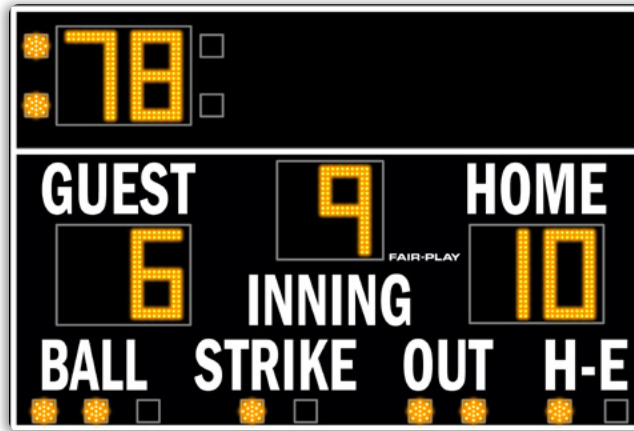

CAPTIONS (H" x W")

HOME	9" x 24"
GUEST	9" x 25"
INNING	9" x 27"
BALL	9" x 18"
STRIKE	9" x 28"
OUT	9" x 15"
R, H,E	9" x 14"

DIGIT SIZES (H")

TEAM SCORES	15"
GAME CLOCK	15"
INNING	15"
BALL SPOT	3.5"
H/E SPOT	3.5"
MINUTES SPOT	3.5"
OUT SPOT	3.5"
SECONDS SPOT	3.5"
STRIKE SPOT	3.5"

MODEL: BA-7109T

DIMENSIONS	Height	Length	Depth	Weight
	6'-0"	9'-0"	10"	142 lbs.

STANDARD EQUIPMENT

- Super-bright, wide-angle amber LED's
- 4-level control console display brightness adjustment
- 5-year limited warranty
- Easy access built-in service points
- Quality engineered water resistant aluminum
- Complete, secure and durable display mounting
- Built-in lightning suppressor (for standard data direct wire only)
- Request a free project design rendering
- Help Desk Support
- USA Factory authorized national and local sales, service and installation

OPTIONAL EQUIPMENT

- Full-color electronic message displays
- Integrated scoring and display systems
- Illuminated, non-illuminated identification and sponsorship signage
- Personalized vinyl home team name
- Scoreboard caption color (other than white)
- Custom, unique signage options
- Scoreboard control carrying case
- Truss and decorative steel systems
- Power lightning protector