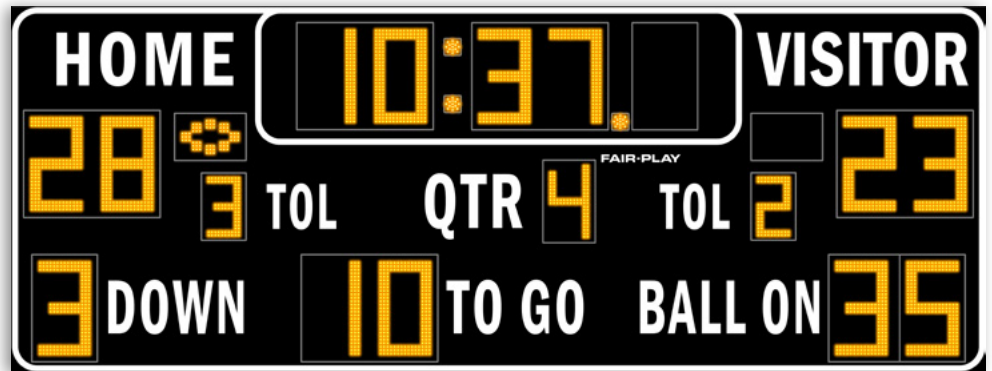

CAPTIONS (H" x W")

HOME	13" x 43"
VISITOR	13" x 57"
DOWN	13" x 33"
TO GO	13" x 33"
BALL ON	13" x 44"
QTR	13" x 24"
TOL	11" x 17"

DIGIT SIZES (H")

Ball On	24"
Game Clock	24"
Team Scores	24"
To Go	24"
Down	24"
Qtr	18"
Timeouts Left	15"
Possession	10"

MODEL: FB-8120TK

DIMENSIONS

Height	Length	Depth	Weight
7'-6"	20'-0"	10"	640 lbs.

STANDARD EQUIPMENT

- Super-bright, wide-angle amber LED design
- 4-level control console display brightness adjustment
- 5-year limited warranty
- Easy access built-in service points
- Quality engineered water resistant aluminum
- Complete, secure and durable display mounting
- Built-in lightning suppressor (for standard data direct wire only)
- Request a free project design rendering
- Help Desk Support
- USA Factory authorized national and local sales, service and installation

OPTIONAL EQUIPMENT

- Full-color electronic message displays
- Integrated scoring and display systems
- Illuminated, non-illuminated identification and sponsorship signage
- Personalized vinyl home team name
- Scoreboard caption color (other than white)
- Custom, unique signage options
- Scoreboard control carrying case
- Truss and decorative steel systems
- Field use time
- Power lightning protector or protective net