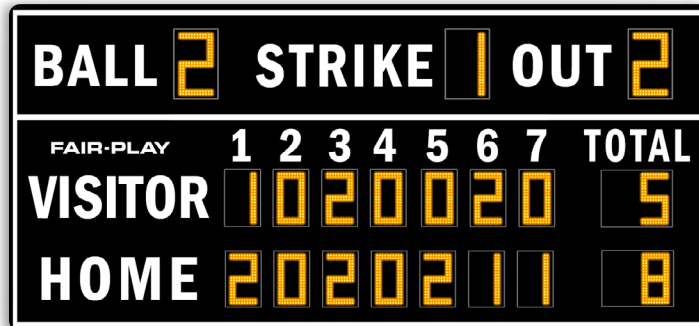

CAPTIONS (H" x W")

HOME	10" x 38"
VISITOR	10" x 44"
STRIKE	10" x 43"
OUT	10" x 25"
BALL	10" x 31"
1	7" x 4"
2,3,4,5,6,7	7" x 5"
TOTAL	7" x 26"

DIGIT SIZES (H")

BALL	15"
OUT	15"
STRIKE	15"
INNING SCORE	12"
TOTAL	12"

MODEL: BA-1478

DIMENSIONS	Height	Length	Depth	Weight
	6'-6"	14'-0"	10"	387 lbs.

STANDARD EQUIPMENT

- Super-bright, wide-angle amber LED's
- 4-level control console display brightness adjustment
- 5-year limited warranty
- Easy access built-in service points
- Quality engineered water resistant aluminum
- Complete, secure and durable display mounting
- Built-in lightning suppressor (for standard data direct wire only)
- Request a free project design rendering
- Help Desk Support
- USA Factory authorized national and local sales, service and installation