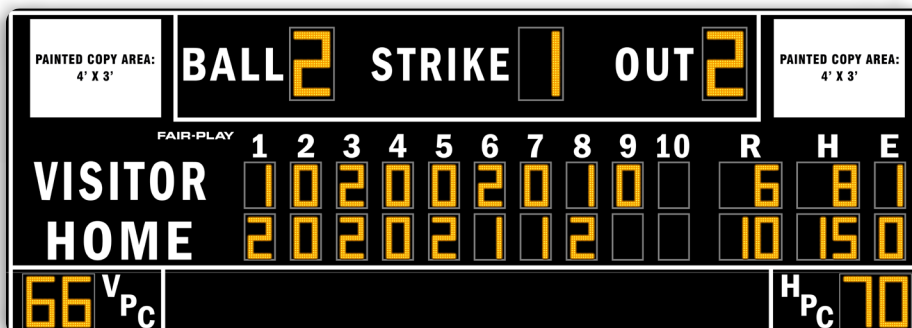

CAPTIONS (H" x W")

HOME	14" x 53"
VISITOR	14" x 63"
BALL	12" x 37"
STRIKE	12" x 51"
OUT	12" x 30"
1	9" x 5"
2,3,4,5,6,8,9	9" x 7"
7	9" x 6"
10	9" x 12"
R, H	9" x 7"
E	9" x 6"
HPC, VPC	20" x 19"

DIGIT SIZES (H")

BALL	24"
STRIKE	24"
OUT	24"
PITCH COUNT	18"
HITS	15"
INNING SCORES	15"
RUN	15"
ERROR	15"

MODEL: BA-7228PC-2

DIMENSIONS

Height	Length	Depth	Weight
10'-0"	28'-0"	10"	1,190 lbs.

STANDARD EQUIPMENT

- Super-bright, wide-angle amber LED's
- 4-level control console display brightness adjustment
- 5-year limited warranty
- Easy access built-in service points
- Quality engineered water resistant aluminum
- Complete, secure and durable display mounting
- Built-in lightning suppressor (for standard data direct wire only)
- Request a free project design rendering
- Help Desk Support
- USA Factory authorized national and local sales, service and installation