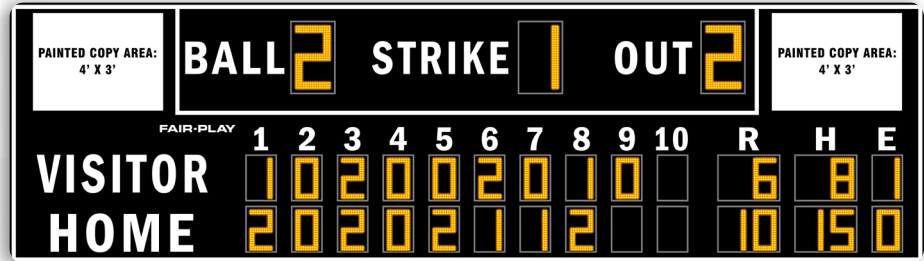

CAPTIONS (H" x W")

HOME	14" x 45"
VISITOR	14" x 58"
BALL	12" x 37"
STRIKE	12" x 51"
OUT	12" x 30"
1	9" x 5"
2,3,4,5,6,8,9	9" x 7"
7	9" x 6"
10	9" x 12"
R, H	9" x 7"
E	9" x 6"

DIGIT SIZES (H")

BALL	24"
STRIKE	24"
OUT	24"
HITS	15"
INNING SCORES	15"
RUN	15"
ERROR	15"

MODEL: BA-7228-2

DIMENSIONS

Height	Length	Depth	Weight
8'-0"	28'-0"	10"	600 lbs.

STANDARD EQUIPMENT

- Super-bright, wide-angle amber LED's
- 4-level control console display brightness adjustment
- 5-year limited warranty
- Easy access built-in service points
- Quality engineered water resistant aluminum
- Complete, secure and durable display mounting
- Built-in lightning suppressor (for standard data direct wire only)
- Request a free project design rendering
- Help Desk Support
- USA Factory authorized national and local sales, service and installation