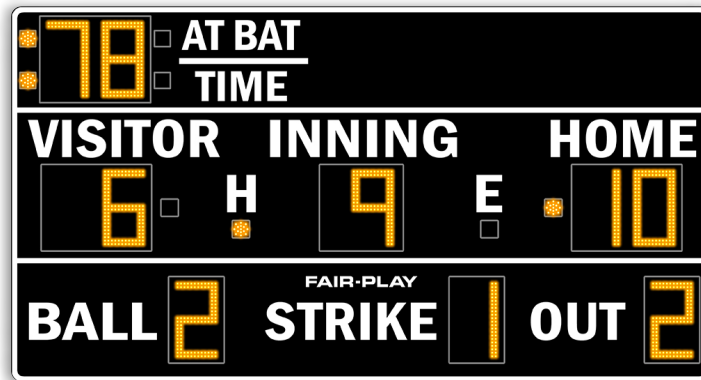

### CAPTIONS (H" x W")

TIME	7" x 22"
HOME	9" x 35"
VISITOR	9" x 47"
INNING	9" x 45"
BALL	9" x 31"
STRIKE	9" x 42"
OUT	9" x 25"
AT BAT	7" x 28"
H	9" x 7"
E	9" x 7"

### DIGIT SIZES (H")

AT BAT	18"
BALL	18"
INNING	18"
OUT	18"
STRIKE	18"
TEAM SCORES	18"
AT BAT SPOT	3.5"
H/E SPOT	3.5"

### DIMENSIONS

Height	Length	Depth	Weight
7'-6"	14'-0"	10"	480 lbs.