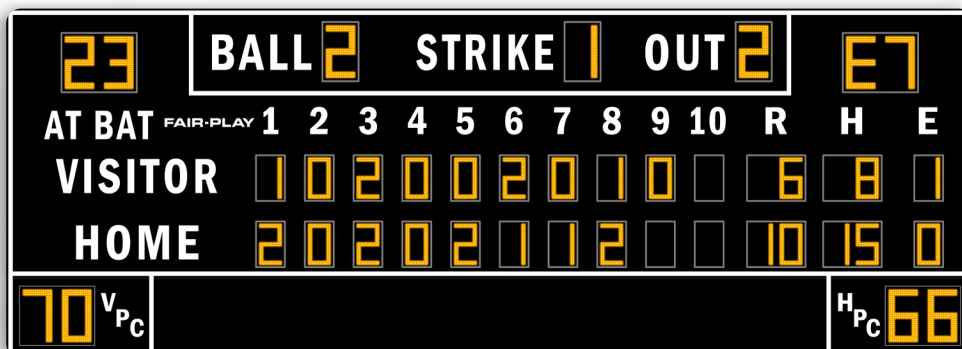

CAPTIONS (H" x W")

HOME	15" x 55"
VISITOR	15" x 74"
BALL	15" x 45"
STRIKE	15" x 62"
OUT	12" x 35"
AT BAT	12" x 48"
1	12" x 6"
2,3,4,5,6,8,9	12" x 9"
7	12" x 8"
10	12" x 16"
R, H	12" x 10"
E	12" x 8"
HPC, VPC	20" x 19"

DIGIT SIZES (H")

AT BAT	24"
BALL	24"
H/E COUNTER	24"
OUT	24"
STRIKE	24"
RUN	18"
ERROR	18"
HITS	18"
INNING SCORES	18"

MODEL: BA-7136PC-2

DIMENSIONS	Height	Length	Depth	Weight
	13'-0"	36'-0"	10"	1,989 lbs.