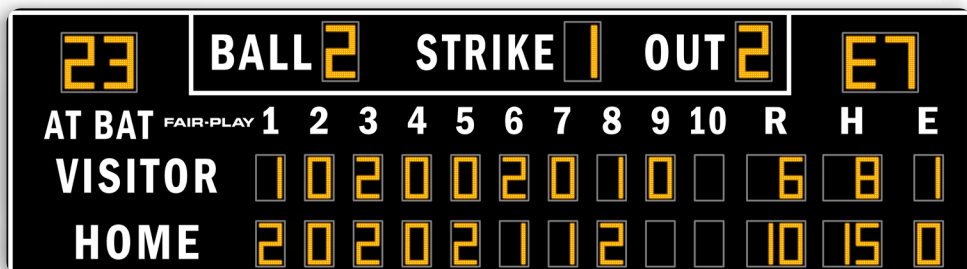

CAPTIONS (H" x W")

HOME	15" x 55"
VISITOR	15" x 74"
BALL	15" x 45"
STRIKE	15" x 62"
OUT	12" x 35"
AT BAT	12" x 48"
1	12" x 6"
2,3,4,5,6,8,9	12" x 9"
7	12" x 8"
10	12" x 16"
R, H	12" x 10"
E	12" x 8"

DIGIT SIZES (H")

AT BAT	24"
BALL	24"
H/E COUNTER	24"
OUT	24"
STRIKE	24"
RUN	18"
ERROR	18"
HITS	18"
INNING SCORES	18"

MODEL: BA-7136-2

DIMENSIONS	Height	Length	Depth	Weight
	10'-0"	36'-0"	10"	1,675 lbs.

STANDARD EQUIPMENT