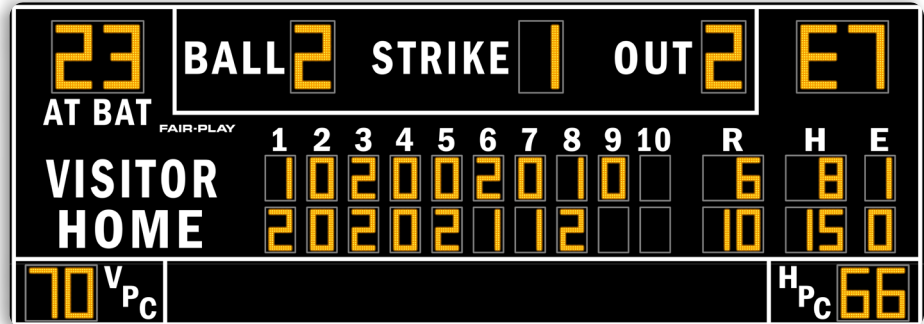

CAPTIONS (H" x W")

HOME	14" x 53"
VISITOR	14" x 63"
BALL	12" x 37"
STRIKE	12" x 51"
OUT	12" x 30"
AT BAT	9" x 40"
1	9" x 5"
2,3,4,5,6,8,9	9" x 7"
7	9" x 6"
10	9" x 12"
R, H	9" x 7"
E	9" x 6"
HPC, VPC	20" x 19"

DIGIT SIZES (H")

AT BAT	24"
BALL	24"
H/E COUNTER	24"
STRIKE	24"
OUT	24"
PITCH COUNT	18"
HITS	15"
INNING SCORES	15"
RUN	15"
ERROR	15"

MODEL: BA-7128PC-2

DIMENSIONS

Height	Length	Depth	Weight
10'-0"	28'-0"	10"	1,190 lbs.