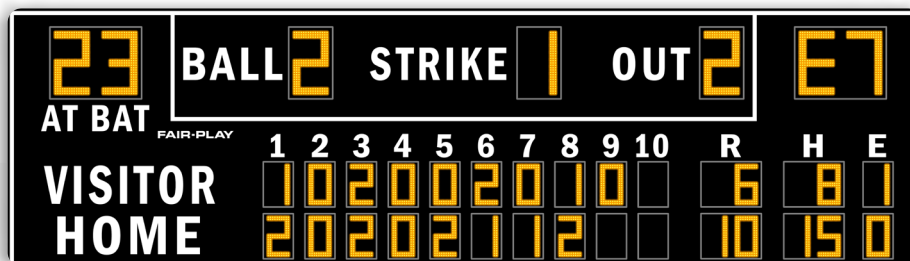

### CAPTIONS (H" x W")

HOME	14" x 45"
VISITOR	14" x 58"
BALL	12" x 37"
STRIKE	12" x 51"
OUT	12" x 30"
AT BAT	9" x 40"
1	9" x 5"
2,3,4,5,6,8,9	9" x 7"
7	9" x 6"
10	9" x 12"
R, H	9" x 7"
E	9" x 6"

### MODEL: BA-7128-2

DIMENSIONS	Height	Length	Depth	Weight
	8'-0"	28'-0"	10"	600 lbs.