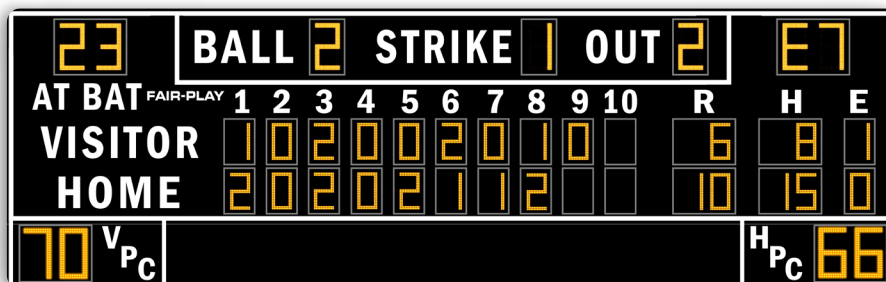

CAPTIONS (H" x W")

HOME	12" x 45"
VISITOR	12" x 58"
BALL	12" x 37"
STRIKE	12" x 51"
OUT	12" x 30"
AT BAT	9" x 40"
1	9" x 5"
2,3,4,5,6,8,9	9" x 7"
7	9" x 6"
10	9" x 12"
R, H	9" x 7"
E	9" x 6"
HPC, VPC	20" x 19"

DIGIT SIZES (H")

AT BAT	18"
BALL	18"
H/E COUNTER	18"
STRIKE	18"
OUT	18"
PITCH COUNT	18"
HITS	15"
INNING SCORES	15"
RUN	15"
ERROR	15"

MODEL: BA-7127PC-2

DIMENSIONS	Height	Length	Depth	Weight
	8'-6"	27'-0"	10"	925 lbs.