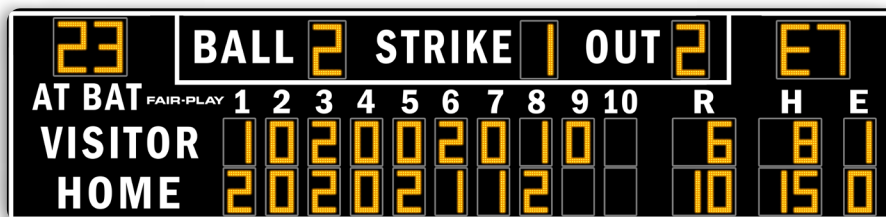

AT BAT	18"
BALL	18"
H/E COUNTER	18"
STRIKE	18"
OUT	18"
HITS	15"
INNING SCORES	15"
RUN	15"
ERROR	15"

Please see Color Chart PDF for all scoreboard color options.

UV resistant custom paint & vinyl trim colors available.

MODEL: BA-7127-2

DIMENSIONS

Height	Length	Depth	Weight
6'-6"	27'-0"	10"	750 lbs.

STANDARD EQUIPMENT

- Super-bright, wide-angle amber LED's
- 4-level control console display brightness adjustment
- 5-year limited warranty
- Easy access built-in service points
- Quality engineered water resistant aluminum
- Complete, secure and durable display mounting
- Built-in lightning suppressor (for standard data direct wire only)
- Request a free project design rendering
- Help Desk Support
- USA Factory authorized national and local sales, service and installation