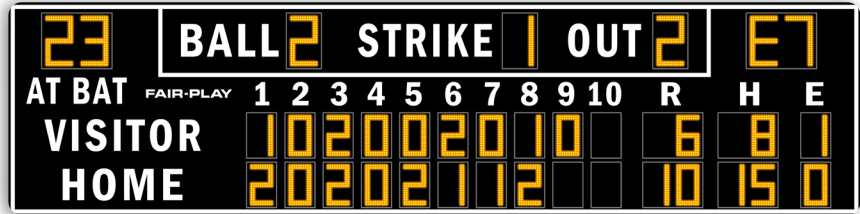

CAPTIONS (H" x W")

HOME	12" x 45"
VISITOR	12" x 58"
BALL	12" x 37"
STRIKE	12" x 51"
OUT	12" x 30"
AT BAT	9" x 40"
1	9" x 5"
2,3,4,5,6,8,9	9" x 7"
7	9" x 6"
10	9" x 12"
R, H	8" x 7"
E	8" x 6"

DIGIT SIZES (H")

AT BAT	18"
BALL	18"
OUT	18"
STRIKE	18"
H/E COUNTER	18"
ERROR	15"
HITS	15"
INNING SCORES	15"
RUN	15"

Please see Color Chart PDF for all scoreboard color options.

UV resistant custom paint & vinyl trim colors available.

MODEL: BA-7126-2

DIMENSIONS

Height	Length	Depth	Weight
6'-6"	26'-0"	10"	518 lbs.

STANDARD EQUIPMENT

- Super-bright, wide-angle amber LED's
- 4-level control console display brightness adjustment
- 5-year limited warranty
- Easy access built-in service points
- Quality engineered water resistant aluminum
- Complete, secure and durable display mounting
- Built-in lightning suppressor (for standard data direct wire only)
- Request a free project design rendering
- Help Desk Support
- USA Factory authorized national and local sales, service and installation

OPTIONAL EQUIPMENT

- Full-color electronic message displays
- Integrated scoring and display systems
- Illuminated, non-illuminated identification and sponsorship signage
- Personalized vinyl home team name
- Scoreboard caption color (other than white)
- Custom, unique signage options
- Scoreboard control carrying case
- Truss and decorative steel systems
- Pitch speed system
- Pitch count display
- Field use time
- Power lightning protector

ELECTRICAL

Voltage	Hertz	Watts	AMPS	Phase	Wiring	Circuits Required	Safety Listing	Scoreboard Display	Control Console
120 VAC	60	511	5	1	2-Wire + ground	1	ETL/CETL	-22° to 131° F	-30° to 55° C

OPERATING TEMPERATURES

All weights and measures are approximate. To confirm specifications please contact your local Fair-Play representative.

For applicable models, consult with a sales representative on the following:

- Choice of Fair-Play's scorekeeper approved score systems
- Electronic Team Names
- Rear-illuminated scoreboard captions or scoreboard sport-conversion captions (electronic)
- Changeable scoreboard game captions — electronic available, operated via control
- Pitch Speed or Pitch Count Display Systems