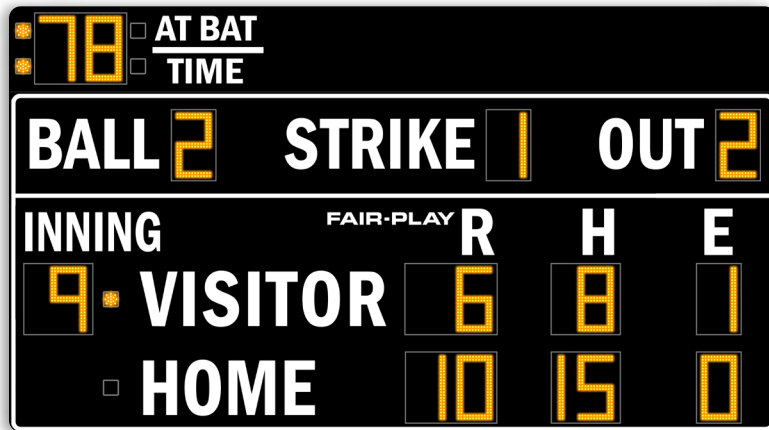

CAPTIONS (H" x W")

TIME	7" x 22"
HOME	15" x 50"
VISITOR	15" x 69"
INNING	10" x 39"
BALL	13" x 37"
STRIKE	13" x 53"
OUT	13" x 30"
AT BAT	7" x 28"
R	13" x 9"
H	13" x 10"
E	13" x 8"

DIGIT SIZES (H")

AT BAT/TIME	18"
BALL	18"
ERROR	18"
HIT	18"
INNING	18"
OUT	18"
RUN	18"
STRIKE	18"
AT BAT SPOT	3.5"

MODEL: BA-7118MP-2

DIMENSIONS	Height	Length	Depth	Weight
	10'-0"	18'-0"	10"	450 lbs.

STANDARD EQUIPMENT

- Super-bright, wide-angle amber LED's
- 4-level control console display brightness adjustment
- 5-year limited warranty
- Easy access built-in service points
- Quality engineered water resistant aluminum
- Complete, secure and durable display mounting
- Built-in lightning suppressor (for standard data direct wire only)
- Request a free project design rendering
- Help Desk Support
- USA Factory authorized national and local sales, service and installation