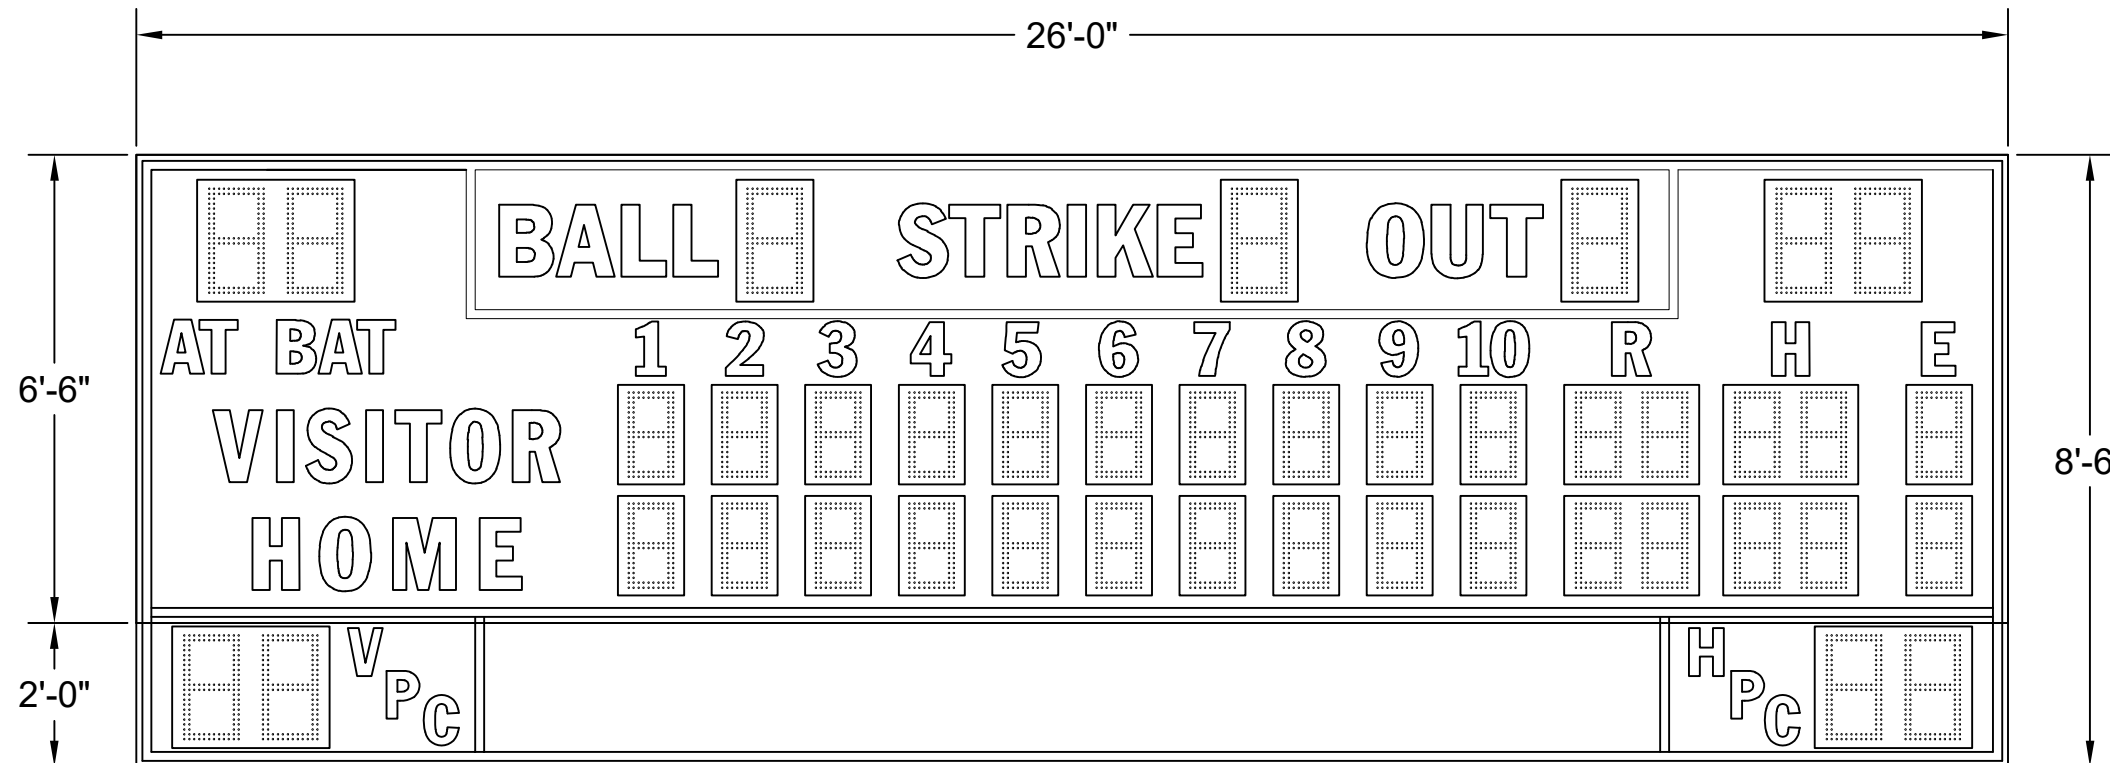

BA-7126PC

SIZE: 26'-0" L X 8'-6" H X 10" D

POWER: 120 VAC, 60 Hz., 1-PHASE  
578 WATTS.

120 VAC AT THE CONTROL LOCATION.

CONTROL CONSOLE: MP-70 SERIES CONTROLLER.  
CONTROL CABLE: 22GA 2-WIRE SHIELDED.  
(IF WIRELESS ORDERED, CABLE NOT REQ'D.)

LEDs: AMBER LED.

OPTIONS: LIGHTNING DAMAGE REDUCTION UNIT.

WIRELESS MP-70 CONTROL OPERATION.

ACTUAL WEIGHT: 739 LBS.

GENERAL NOTES:

- \* REFERENCE 01-0500-01 FOR INSTALLATION NOTES.
- \* POWER REQUIREMENTS ARE VALID FOR 90 DAYS AFTER THE ORIGINAL RELEASE OR BY THE MOST RECENT REVISION OF THE DRAWING.

<b>FAIR-PLAY</b>	THIS DOCUMENT CONTAINS FAIR-PLAY PROPRIETARY INFORMATION. ANY DISCLOSURE, USE OR DUPLICATION OF THE DOCUMENT OR OF ANY INFORMATION CONTAINED THEREIN FOR OTHER THAN THE SPECIFIC PURPOSE FOR WHICH IT WAS DISCLOSED IS EXPRESSLY PROHIBITED, EXCEPT AS MAY BE OTHERWISE AGREED TO IN WRITING. COPYRIGHT 2022.		
	TITLE	DRAWN BY	MODEL
	FACE VIEW FOR BA-7126PC	BEW	B BA-7126PC
6110 AVIATOR DRIVE HAZELWOOD, MO 63042		DATE	DWG. NO.
		05-01-24	01-7126-140-1
		SCALE	
		3/8"=1'-0"	