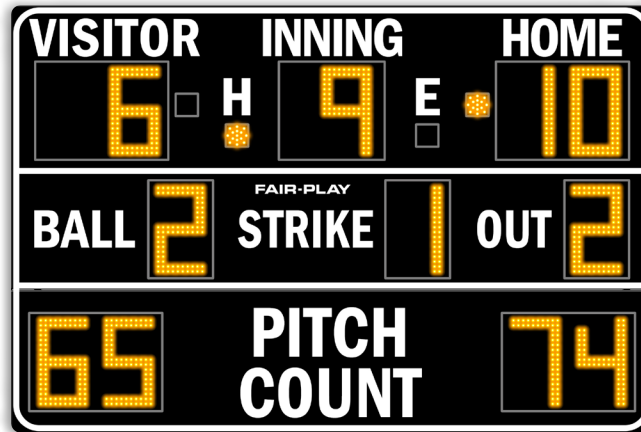

### CAPTIONS (H" x W")

HOME	6" x 20"
VISITOR	6" x 29"
INNING	6" x 24"
BALL	6" x 18"
STRIKE	6" x 25"
OUT	6" x 14"
H	6" x 5"
E	6" x 4"

### DIGIT SIZES (H")

BALL	15"
INNING	15"
OUT	15"
STRIKE	15"
TEAM SCORES	15"
PITCH COUNT	15"
POSSESSION SPOT	3.5"
H/E SPOT	3.5"

### DIMENSIONS

Height	Length	Depth	Weight
6'-0"	9'-0"	10"	135 lbs.