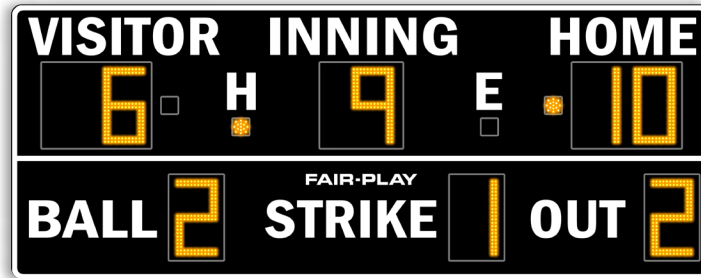

### CAPTIONS (H" x W")

HOME	9" x 35"
VISITOR	9" x 47"
INNING	9" x 45"
BALL	9" x 31"
STRIKE	9" x 42"
OUT	9" x 25"
H	9" x 7"
E	9" x 7"

### DIGIT SIZES (H")

BALL	18"
INNING	18"
OUT	18"
STRIKE	18"
TEAM SCORES	18"
AT BAT SPOT	3.5"
H/E SPOT	3.5"

### MODEL: BA-7200

DIMENSIONS	Height	Length	Depth	Weight
	5'-6"	14'-0"	10"	340 lbs.