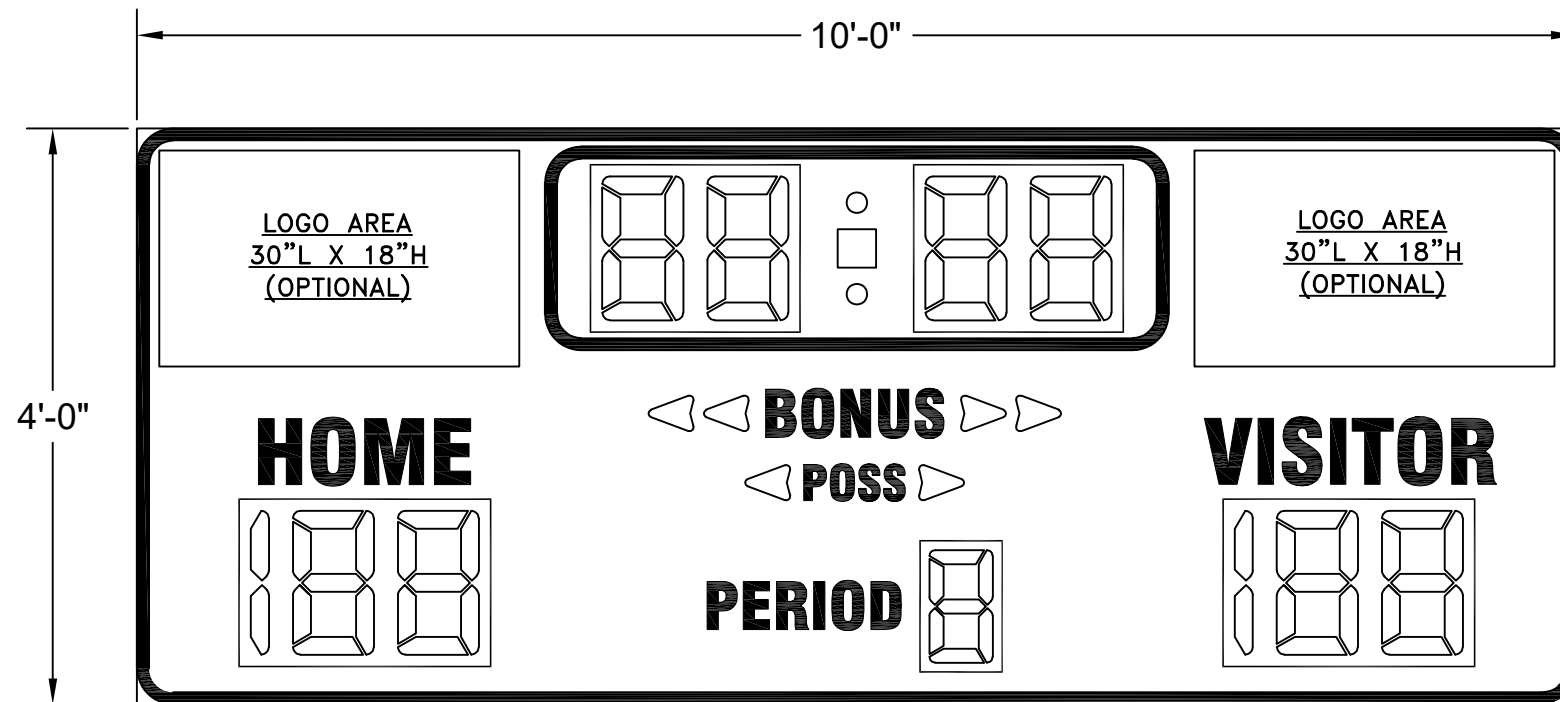

BB-1710-4
10'-0" L X 4'-0" H INDOOR BASKETBALL LED BAR DIGIT SCOREBOARD USING
12" H & 10" H DIGITS

SIZE: 10'-0" L X 4'-0" H X 4" D

POWER: 120 VAC, 60 Hz., 1-PHASE
 96 WATTS.

120 VAC AT THE CONTROL LOCATION.

CONTROL CONSOLE: MP-70 SERIES CONTROLLER.
 CONTROL CABLE: 22GA 2-WIRE SHIELDED.
 (IF WIRELESS ORDERED, CABLE NOT REQ'D.)

LEDs: LED BAR.

OPTIONS: MODEL HH-70 CLOCK HAND SWITCH FOR SECOND OPERATOR.
 (CLOCK START/STOP & MANUAL HORN.)

MODEL HC-70 CLOCK HAND SWITCH FOR SECOND OPERATOR.
 (CLOCK START/STOP & CLOCK RESET.)

WIRELESS MP-70 CONTROL OPERATION.

ESTIMATED WEIGHT: 170 LBS.

GENERAL NOTES:

- * REFERENCE 01-0500-01 FOR INSTALLATION NOTES.
- * POWER REQUIREMENTS ARE VALID FOR 90 DAYS AFTER THE ORIGINAL RELEASE OR BY THE MOST RECENT REVISION OF THE DRAWING.

BB-1710-4
10'-0" L X 4'-0" H INDOOR BASKETBALL LED BAR DIGIT SCOREBOARD USING 12" H & 10" H DIGITS

CUSTOMER APPROVAL:		MY SIGNATURE BELOW SIGNIFIES MY APPROVAL TO PROCEED WITH THE DESIGN WORK SPECIFIED HEREIN AND ACKNOWLEDGEMENT THAT I HAVE RECEIVED AND READ THE INSTALLATION SPECIFICATIONS CONTAINED IN FAIR-PLAY DOCUMENT NO. 01-0500-01. CONSULT YOUR FAIR-PLAY SALES ASSOCIATE IF YOU SHOULD HAVE ANY QUESTIONS OR REQUIRE ANY CHANGES TO THIS DOCUMENT.	
PROJECT:	SIGNATURE:	DATE:	
REFERENCE #:	PRINT NAME:		