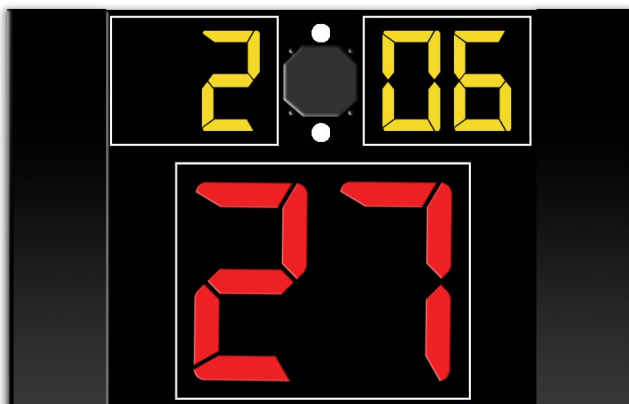

DIGIT SIZES (H")

Game Clock	6"
Shot Clock	12"

MODEL: ST-1425-3S-4

DIMENSIONS

Height	Length	Depth	Weight
2'-0"	3'-2.25"	6.5"	300 lbs.

STANDARD EQUIPMENT

- Face 1 shown, face 2 typical, 3-sided
- Energy efficient LED designs
- Two distinct LED digit colors to visually organize critical game information
- For additional cost - specify on order if standard color other than black is requested
- Heavy-duty, vibrating horn (103 dB)
- 4-level control console display brightness adjustment
- 5-year limited warranty
- Easy access built-in service points
- Complete, secure and durable display mounting
- Built-in lightning suppressor (for standard data direct wire only)
- Request a free project design rendering
- Help Desk Support
- USA Factory authorized national and local sales, service and installation

OPTIONAL EQUIPMENT

- Full-color electronic message displays
- Integrated scoring and display systems
- Illuminated, non-illuminated identification and sponsorship signage
- Custom, unique signage options
- Scoreboard control carrying case
- Truss and decorative steel systems
- Power lightning protector or protective net