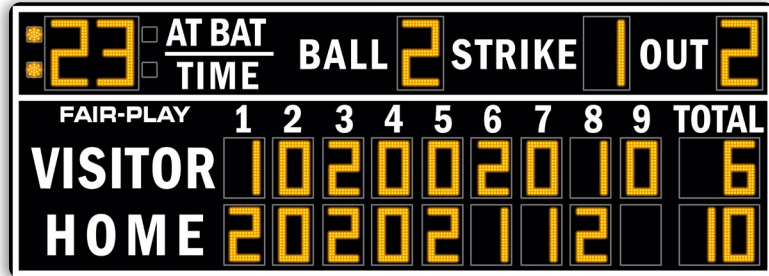

### CAPTIONS (H" x W")

AT BAT-TIME	19" x 31"
HOME	12" x 45"
VISITOR	12" x 52"
BALL	9" x 26"
STRIKE	9" x 36"
OUT	9" x 21"
TOTAL	7" x 26"
1	7" x 4"
2,3,4,5,6,7,8,9	7" x 5"

### DIGIT SIZES (H")

BALL	18"
STRIKE	18"
OUT	18"
AT BAT	18"
INNING SCORES	15"
TOTAL	15"
COLON	3.5"

### DIMENSIONS

Height	Length	Depth	Weight
6'-6"	18'-0"	10"	622 lbs.