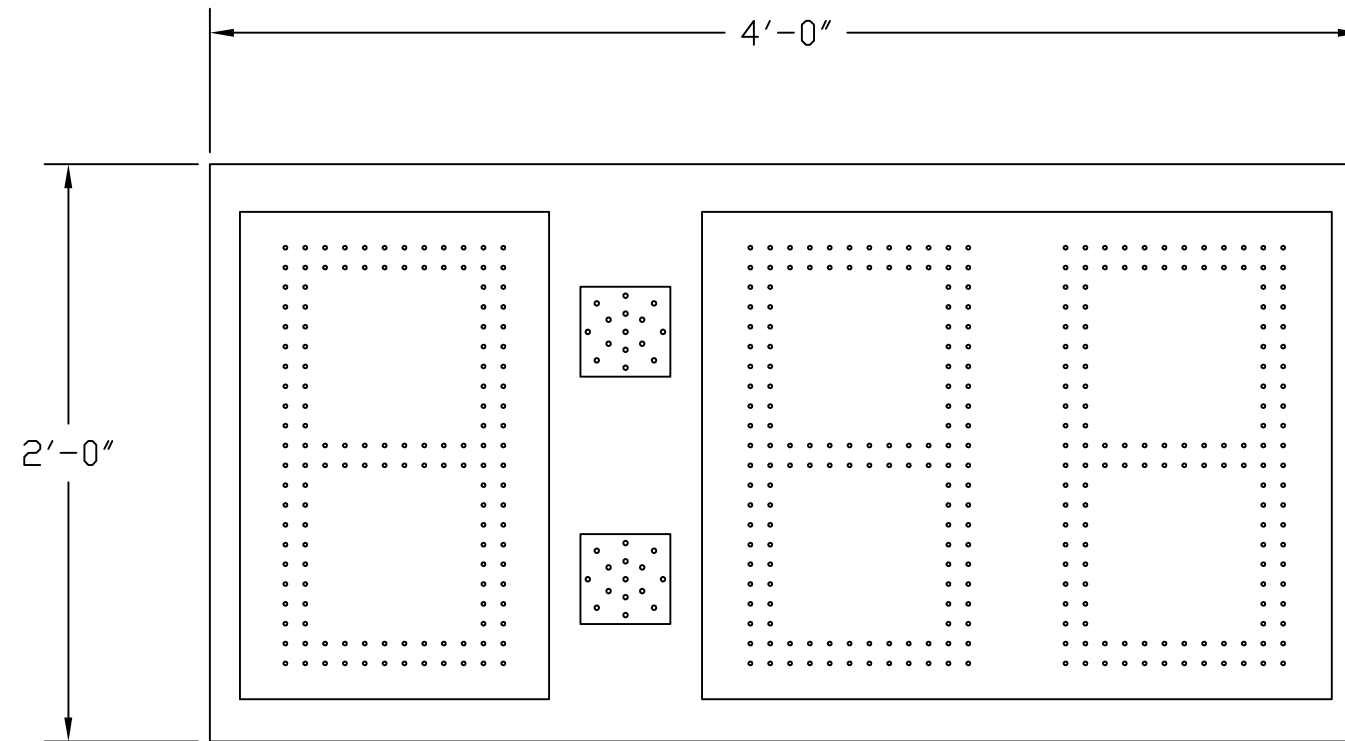

PT-042418-2  
OUTDOOR 3-DIGIT PITCH TIMER USING 18"H AMBER LED DIGITS WITH  
AMBER LED LIT COLON

SIZE: 4'-0" L X 2'-0" H X 10" D

POWER: 120 VAC, 60 Hz., 1-PHASE  
 53 WATTS.

CONTROL CONSOLE: MP-80 SERIES CONTROLLER.  
 HS-80 TIMER/CLOCK HAND SWITCH

LEDs: AMBER LED.

ESTIMATED WEIGHT: 34 LBS.

GENERAL NOTES:

- \* REFERENCE 01-0500-01 FOR INSTALLATION NOTES.
- \* POWER REQUIREMENTS ARE VALID FOR 90 DAYS AFTER THE ORIGINAL RELEASE OR BY THE MOST RECENT REVISION OF THE DRAWING.

PT-042418-2  
OUTDOOR 3-DIGIT PITCH TIMER USING 18"H AMBER LED DIGITS WITH  
AMBER LED LIT COLON

CUSTOMER APPROVAL:		MY SIGNATURE BELOW SIGNIFIES MY APPROVAL TO PROCEED WITH THE DESIGN WORK SPECIFIED HEREIN AND ACKNOWLEDGEMENT THAT I HAVE RECEIVED AND READ THE INSTALLATION SPECIFICATIONS CONTAINED IN FAIR-PLAY DOCUMENT NO. 01-0500-01. CONSULT YOUR FAIR-PLAY SALES ASSOCIATE IF YOU SHOULD HAVE ANY QUESTIONS OR REQUIRE ANY CHANGES TO THIS DOCUMENT.	
PROJECT:	SIGNATURE:	DATE:	
REFERENCE #:	PRINT NAME:		

<b>FAIR-PLAY</b>	THIS DOCUMENT CONTAINS FAIR-PLAY PROPRIETARY INFORMATION. ANY DISCLOSURE, USE OR DUPLICATION OF THE DOCUMENT OR OF ANY INFORMATION CONTAINED THEREIN FOR OTHER THAN THE SPECIFIC PURPOSE FOR WHICH IT WAS DISCLOSED IS EXPRESSLY PROHIBITED, EXCEPT AS MAY BE OTHERWISE AGREED TO IN WRITING. COPYRIGHT 2019.		
	TITLE	DRAWN BY	MODEL
	FACE VIEW FOR PT-042418-2	BEW	B PT-042418-2
		DATE	DWG. NO.
	02-09-23	01-0955-04-1	
	SCALE		
	1/8"=1"		