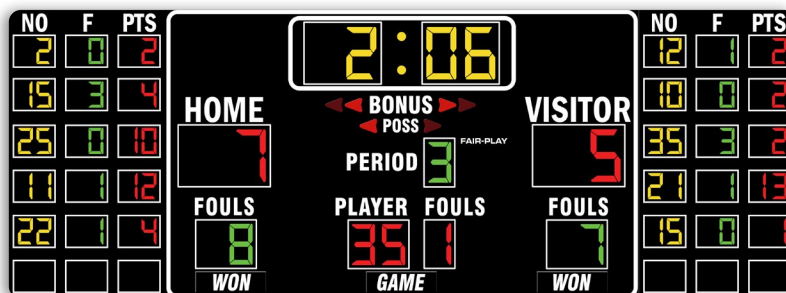

CAPTIONS (H" x W")

HOME	6" x 18"
VISITOR	6" x 25"
PERIOD	4" x 17"
BONUS	4" x 15"
POSS	3" x 9"
FOULS (Personal)	4" x 14"
FOULS (Team)	4" x 14"
PLAYER	4" x 17"
TOL	4" x 9"
NO	4" x 6"
F	4" x 3"
PTS	4" x 8"
CP-POINTS	4" x 15"
CP-MATCH	4" x 15"
CP-WON	4" x 9"
CP-GAME	4" x 12"
Stats Digs	4" x 11"
Stats Kills	4" x 12"
Colon Diameter	1.5"

MODEL: BB-3626-4

DIMENSIONS

Height	Length	Depth	Weight
5'-6"	15'-0"	4"	385 lbs.

DIGIT SIZES (H")

Game Clock	12"
Team Scores	12"
Period	10"
Player Number	10"
Team Fouls	10"
Personal Fouls	10"
Timeouts Left	6"
Stats Fouls	6"
Stats Player	6"
Stats Points	6"
Stats Kills	6"
Stats Digs	6"

STANDARD EQUIPMENT

- 6-Player Stats Panels using 6"H LED Bar Digits
- Energy efficient LED designs
- Three distinct LED digit colors to visually organize critical game information
- Heavy-duty, vibrating horn (103 dB)
- 4-level control console display brightness adjustment
- 5-year limited warranty
- Easy access built-in service points
- Quality engineered water resistant aluminum
- Complete, secure and durable scoreboard mounting
- Built-in lightning suppressor (for standard data direct wire only)
- Request a free project design rendering
- Help Desk Support
- USA Factory authorized national and local sales, service and installation