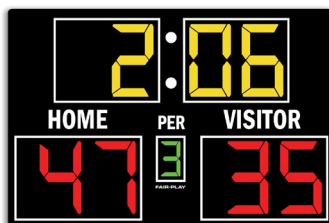

CAPTIONS (H" x W")

HOME	3" x 10"
VISITOR	3" x 13"
PERIOD	2" x 4"
Colon Diameter	1.5"

DIGIT SIZES (H")

Game Clock	12"
Team Scores	12"
Period	6"

MODEL: BB-1576-4

DIMENSIONS	Height	Length	Depth	Weight
	3'-0"	4'-6"	4"	72 lbs.

STANDARD EQUIPMENT

- Energy efficient LED designs
- Three distinct LED digit colors to visually organize critical game information
- Heavy-duty, vibrating horn (103 dB)
- 4-level control console display brightness adjustment
- 5-year limited warranty
- Easy access built-in service points
- Quality engineered water resistant aluminum
- Complete, secure and durable scoreboard mounting
- Built-in lightning suppressor (for standard data direct wire only)
- Request a free project design rendering
- Help Desk Support
- USA Factory authorized national and local sales, service and installation

OPTIONAL EQUIPMENT

- Full-color electronic message displays
- Integrated scoring and display systems
- Illuminated, non-illuminated identification and sponsorship signage
- Personalized vinyl home team name
- Scoreboard caption color (other than white)
- Custom, unique signage options
- Scoreboard control carrying case
- Truss and decorative steel systems
- Power lightning protector or protective net
- Court side tables options in 8ft, 10ft or 7.7ft long configured with front BB scoreboard
- Synchronized locker room game / time of day clocks