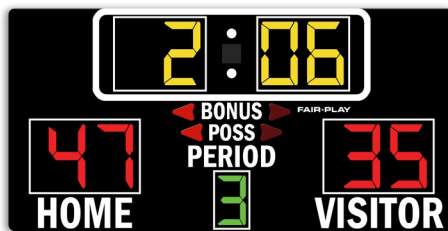

### CAPTIONS (H" x W")

HOME	6" x 18"
VISITOR	6" x 25"
PERIOD	4" x 17"
BONUS	3" x 12"
POSS	3" x 9"
Colon Diameter	1.5"

### DIGIT SIZES (H")

Game Clock	12"
Team Scores	12"
Period	10"

### DIMENSIONS

Height	Length	Depth	Weight
3'-6"	7'-0"	4"	70 lbs.