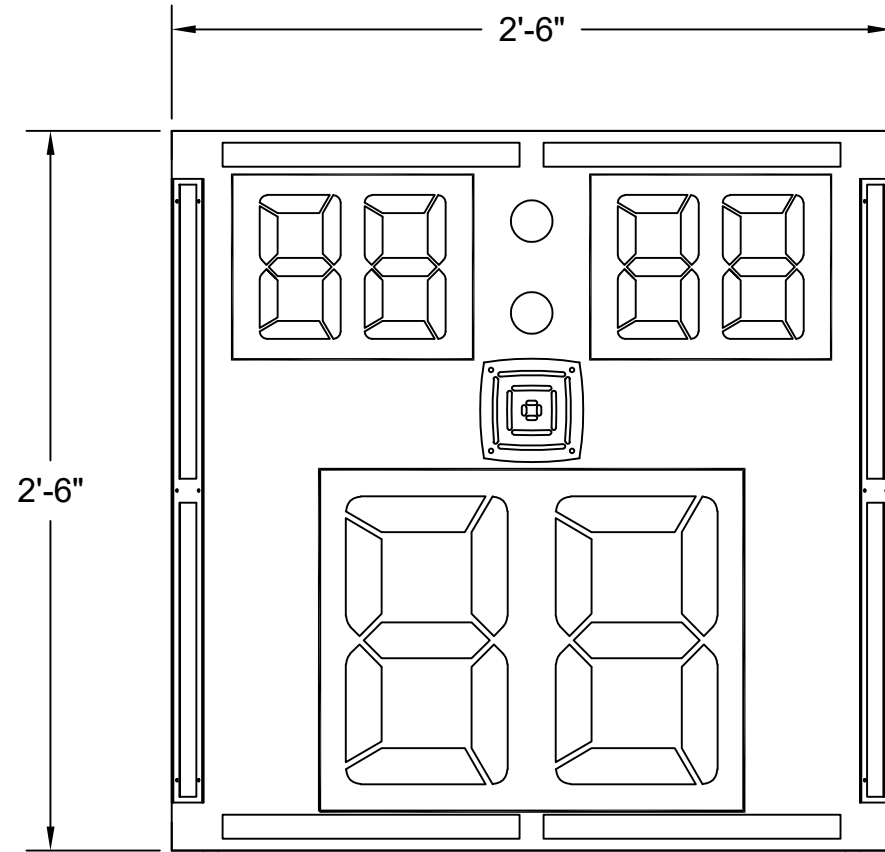

ST-1428-4
INDOOR LED BAR DIGIT SHOT TIMER/GAME CLOCK, LIT COLON, GOAL LIGHT STRIPS

SIZE: 2'-6" L X 2'-6" H X 6.5" D

POWER: 120 VAC, 60 Hz., 1-PHASE
 98 WATTS.

CONTROL CONSOLE: MP-80 SERIES CONTROLLER.

OPTIONS: MODEL HS-80 TIMER/CLOCK HAND SWITCH.

HANGER BRACKET: 30-1425-02

LEDs: LED BAR.
 RED LED. (GOAL LIGHT STRIPS)

ESTIMATED WEIGHT: 30 LBS.

GENERAL NOTES:

- * REFERENCE 01-0500-01 FOR INSTALLATION NOTES.
- * POWER REQUIREMENTS ARE VALID FOR 90 DAYS AFTER THE ORIGINAL RELEASE OR BY THE MOST RECENT REVISION OF THE DRAWING.

ST-1428-4
INDOOR LED BAR DIGIT SHOT TIMER/GAME CLOCK, LIT COLON, GOAL LIGHT STRIPS

CUSTOMER APPROVAL:		MY SIGNATURE BELOW SIGNIFIES MY APPROVAL TO PROCEED WITH THE DESIGN WORK SPECIFIED HEREIN AND ACKNOWLEDGEMENT THAT I HAVE RECEIVED AND READ THE INSTALLATION SPECIFICATIONS CONTAINED IN FAIR-PLAY DOCUMENT NO. 01-0500-01. CONSULT YOUR FAIR-PLAY SALES ASSOCIATE IF YOU SHOULD HAVE ANY QUESTIONS OR REQUIRE ANY CHANGES TO THIS DOCUMENT.	
PROJECT:	SIGNATURE:	DATE:	
REFERENCE #:	PRINT NAME:		

FAIR-PLAY	THIS DOCUMENT CONTAINS FAIR-PLAY PROPRIETARY INFORMATION. ANY DISCLOSURE, USE OR DUPLICATION OF THE DOCUMENT OR OF ANY INFORMATION CONTAINED THEREIN FOR OTHER THAN THE SPECIFIC PURPOSE FOR WHICH IT WAS DISCLOSED IS EXPRESSLY PROHIBITED, EXCEPT AS MAY BE OTHERWISE AGREED TO IN WRITING. COPYRIGHT 2019.			
	TITLE	DRAWN BY	MODEL	
	FACE VIEW FOR ST-1428-4	BEW	B	ST-1428-4
		DATE		
6110 AVIATOR DRIVE HAZELWOOD, MO 63042	02-15-22	DWG. NO.	01-1428-02-1	
	SCALE			
	1/8"=1"			