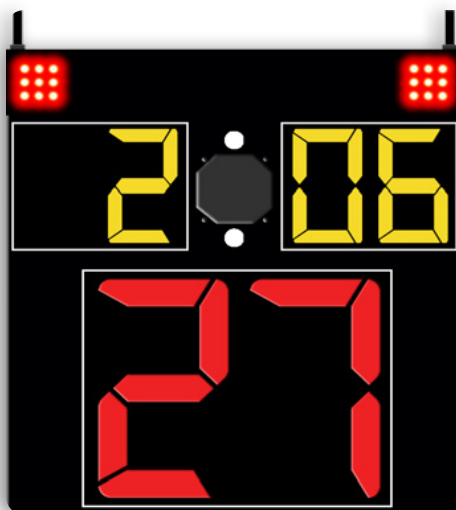

DIGIT SIZES (H")

Shot Clock	12"
Game Clock	6"

MODEL: ST-1426-4

DIMENSIONS	Height	Length	Depth	Weight
	2'-4"	2'-2"	6.5"	30 lbs.

STANDARD EQUIPMENT

- Energy efficient LED designs
- Two distinct LED digit colors to visually organize critical game information
- For additional cost - specify on order if standard color other than black is requested
- Heavy-duty, vibrating horn (103 dB)
- 4-level control console display brightness adjustment
- 5-year limited warranty
- Easy access built-in service points
- Complete, secure and durable display mounting
- Built-in lightning suppressor (for standard data direct wire only)
- Request a free project design rendering
- Help Desk Support
- USA Factory authorized national and local sales, service and installation

OPTIONAL EQUIPMENT

- Full-color electronic message displays
- Integrated scoring and display systems
- Illuminated, non-illuminated identification and sponsorship signage
- Custom, unique signage options
- Scoreboard control carrying case
- Truss and decorative steel systems
- Power lightning protector or protective net

Please see Color Chart PDF for all scoreboard color options.

UV resistant custom paint & vinyl trim colors available.

ELECTRICAL

Voltage	Hertz	Watts	AMPS	Phase	Wiring	Circuits Required	Safety Listing	Scoreboard Display	Control Console
120 VAC	60	38	2	1	2-Wire + ground	1	ETL/CETL	-22° to 131° F	-30° to 55° C