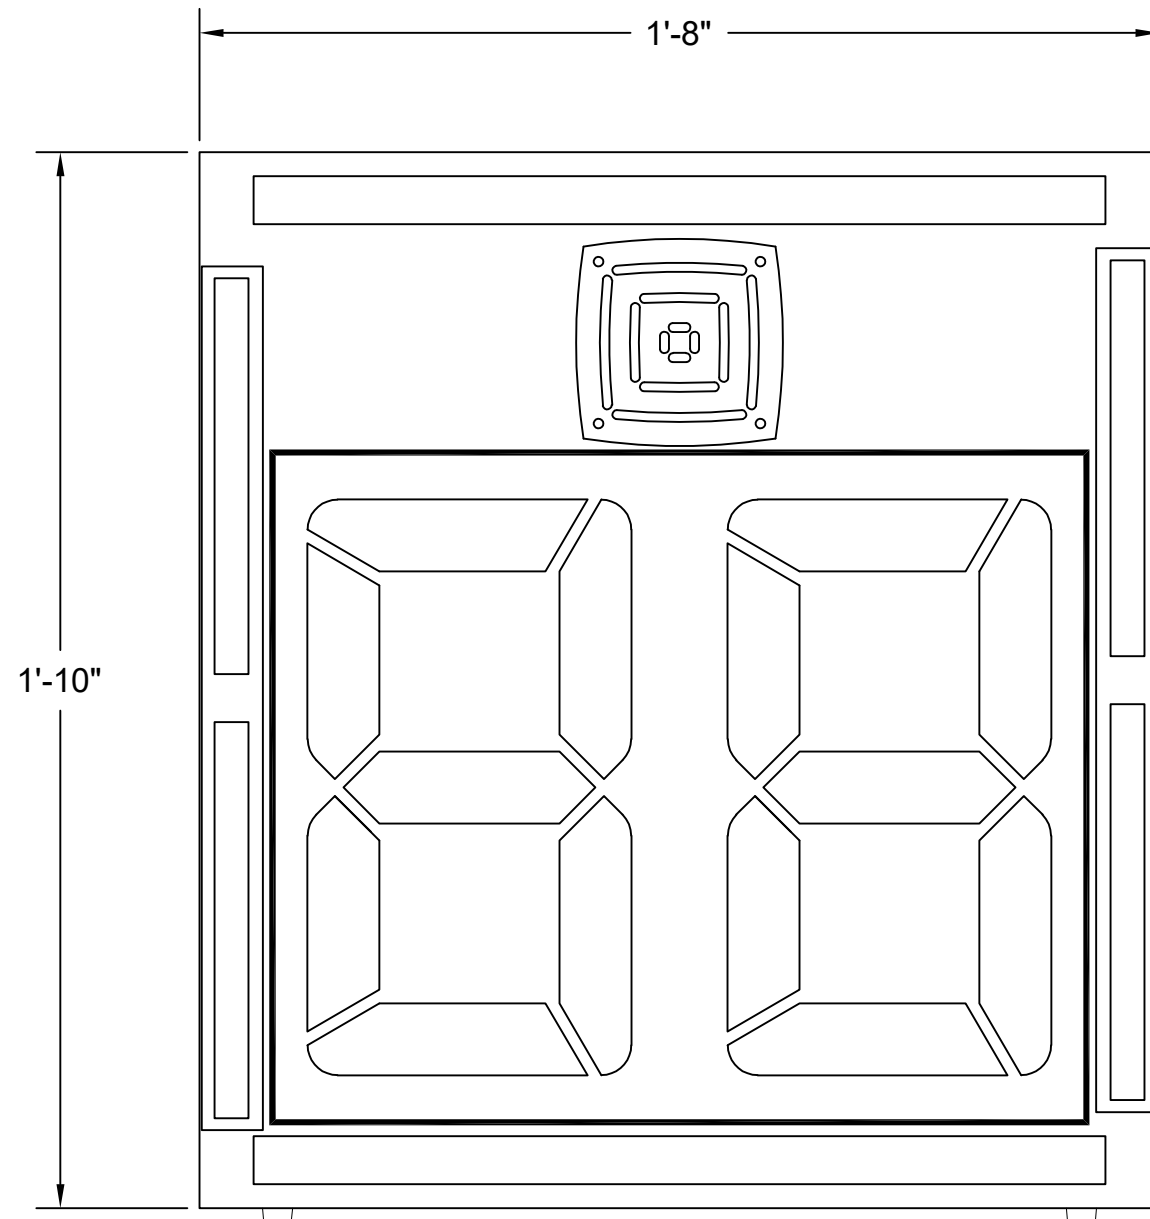

ST-1408-4

SIZE: 1'-8" L X 1'-10" H X 6.5" D

POWER: 120 VAC, 60 Hz., 1-PHASE
19 WATTS.

CONTROL CONSOLE: MP-80 SERIES CONTROLLER.

OPTIONS: MODEL HS-80 TIMER/CLOCK HAND SWITCH.

LEDs: LED BAR.
RED LED. (GOAL LIGHT STRIPS)

ESTIMATED WEIGHT: 25 LBS.

GENERAL NOTES:

- * REFERENCE 01-0500-01 FOR INSTALLATION NOTES.
- * POWER REQUIREMENTS ARE VALID FOR 90 DAYS AFTER THE ORIGINAL RELEASE OR BY THE MOST RECENT REVISION OF THE DRAWING.

ST-1408-4
SHOT TIMER, GOAL LIGHT STRIPS

CUSTOMER APPROVAL:		MY SIGNATURE BELOW SIGNIFIES MY APPROVAL TO PROCEED WITH THE DESIGN WORK SPECIFIED HEREIN AND ACKNOWLEDGEMENT THAT I HAVE RECEIVED AND READ THE INSTALLATION SPECIFICATIONS CONTAINED IN FAIR-PLAY DOCUMENT NO. 01-0500-01. CONSULT YOUR FAIR-PLAY SALES ASSOCIATE IF YOU SHOULD HAVE ANY QUESTIONS OR REQUIRE ANY CHANGES TO THIS DOCUMENT.	
PROJECT:	SIGNATURE:	DATE:	
REFERENCE #:	PRINT NAME:		