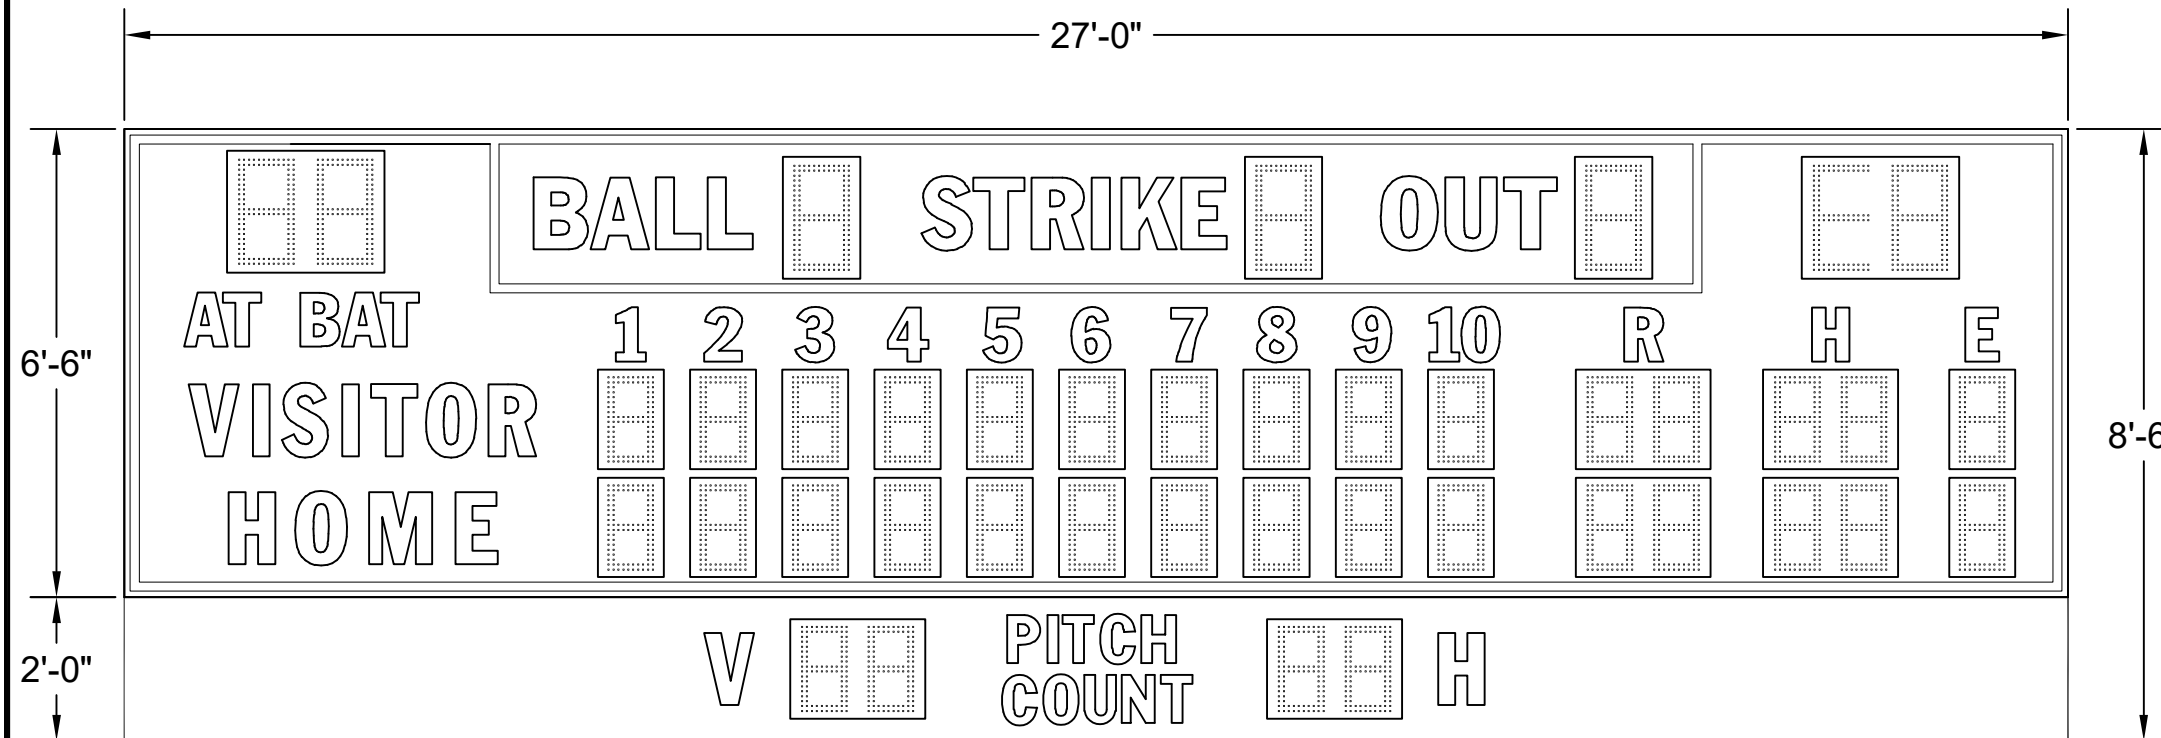

BA-7127PC-2

SIZE: 27'-0" L X 8'-6" H X 10" D

POWER: 120 VAC, 60 Hz., 1-PHASE
564 WATTS.

120 VAC AT THE CONTROL LOCATION.

CONTROL CONSOLE: MP-70 SERIES CONTROLLER.
CONTROL CABLE: 22GA 2-WIRE SHIELDED.
(IF WIRELESS ORDERED, CABLE NOT REQ'D.)

LEDs: AMBER LED.

OPTIONS: LIGHTNING DAMAGE REDUCTION UNIT.

WIRELESS MP-70 CONTROL OPERATION.

ESTIMATED WEIGHT: 980 LBS.

GENERAL NOTES:

- REFERENCE 01-0500-01 FOR INSTALLATION NOTES.
- POWER REQUIREMENTS ARE VALID FOR 90 DAYS AFTER THE ORIGINAL RELEASE OR BY THE MOST RECENT REVISION OF THE DRAWING.

BA-7127PC-2

CUSTOMER APPROVAL:		MY SIGNATURE BELOW SIGNIFIES MY APPROVAL TO PROCEED WITH THE DESIGN WORK SPECIFIED HEREIN AND ACKNOWLEDGEMENT THAT I HAVE RECEIVED AND READ THE INSTALLATION SPECIFICATIONS CONTAINED IN FAIR-PLAY DOCUMENT NO. 01-0500-01. CONSULT YOUR FAIR-PLAY SALES ASSOCIATE IF YOU SHOULD HAVE ANY QUESTIONS OR REQUIRE ANY CHANGES TO THIS DOCUMENT.	
PROJECT:	SIGNATURE:	DATE:	
REFERENCE #:	PRINT NAME:		

FAIR-PLAY	THIS DOCUMENT CONTAINS FAIR-PLAY PROPRIETARY INFORMATION. ANY DISCLOSURE, USE OR DUPLICATION OF THE DOCUMENT OR OF ANY INFORMATION CONTAINED THEREIN FOR OTHER THAN THE SPECIFIC PURPOSE FOR WHICH IT WAS DISCLOSED IS EXPRESSLY PROHIBITED, EXCEPT AS MAY BE OTHERWISE AGREED TO IN WRITING. COPYRIGHT 2022.			
	TITLE	DRAWN BY	MODEL	
	FACE VIEW FOR BA-7127PC-2	BEW	B	BA-7127PC-2
		DATE	DWG. NO.	
	03-06-17	01-7127-86-1		
	SCALE			
	3/8"=1'-0"			

A	UPDATED TITLE BLOCK FORMAT	11-09-22	BEW
OR	ORIGINAL RELEASE	03-06-17	BEW
REV.#	CHANGE	DATE	BY

6110 AVIATOR DRIVE
HAZELWOOD, MO 63042