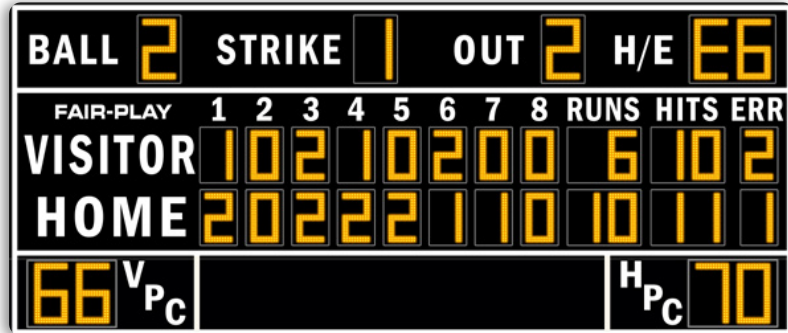

CAPTIONS (H" x W")

HOME	10" x 37"
VISITOR	10" x 44"
BALL	9" x 28"
STRIKE	9" x 38"
OUT	9" x 22"
VPC, HPC	20" x 19"
H/E	9" x 18"
RUNS	7" x 23"
HITS	7" x 20"
ERR	7" x 16"
1	7" x 4"
2,3,4,5,6,7,8	7" x 5"

DIGIT SIZES (H")

BALL	18"
STRIKE	18"
OUT	18"
H/E COUNTER	18"
PITCH COUNT	18"
RUNS	15"
HITS	15"
ERROR	15"
INNING SCORES	15"

MODEL: BA-7420PC-2

DIMENSIONS

Height	Length	Depth	Weight
8'-6"	20'-0"	10"	723 lbs.

STANDARD EQUIPMENT