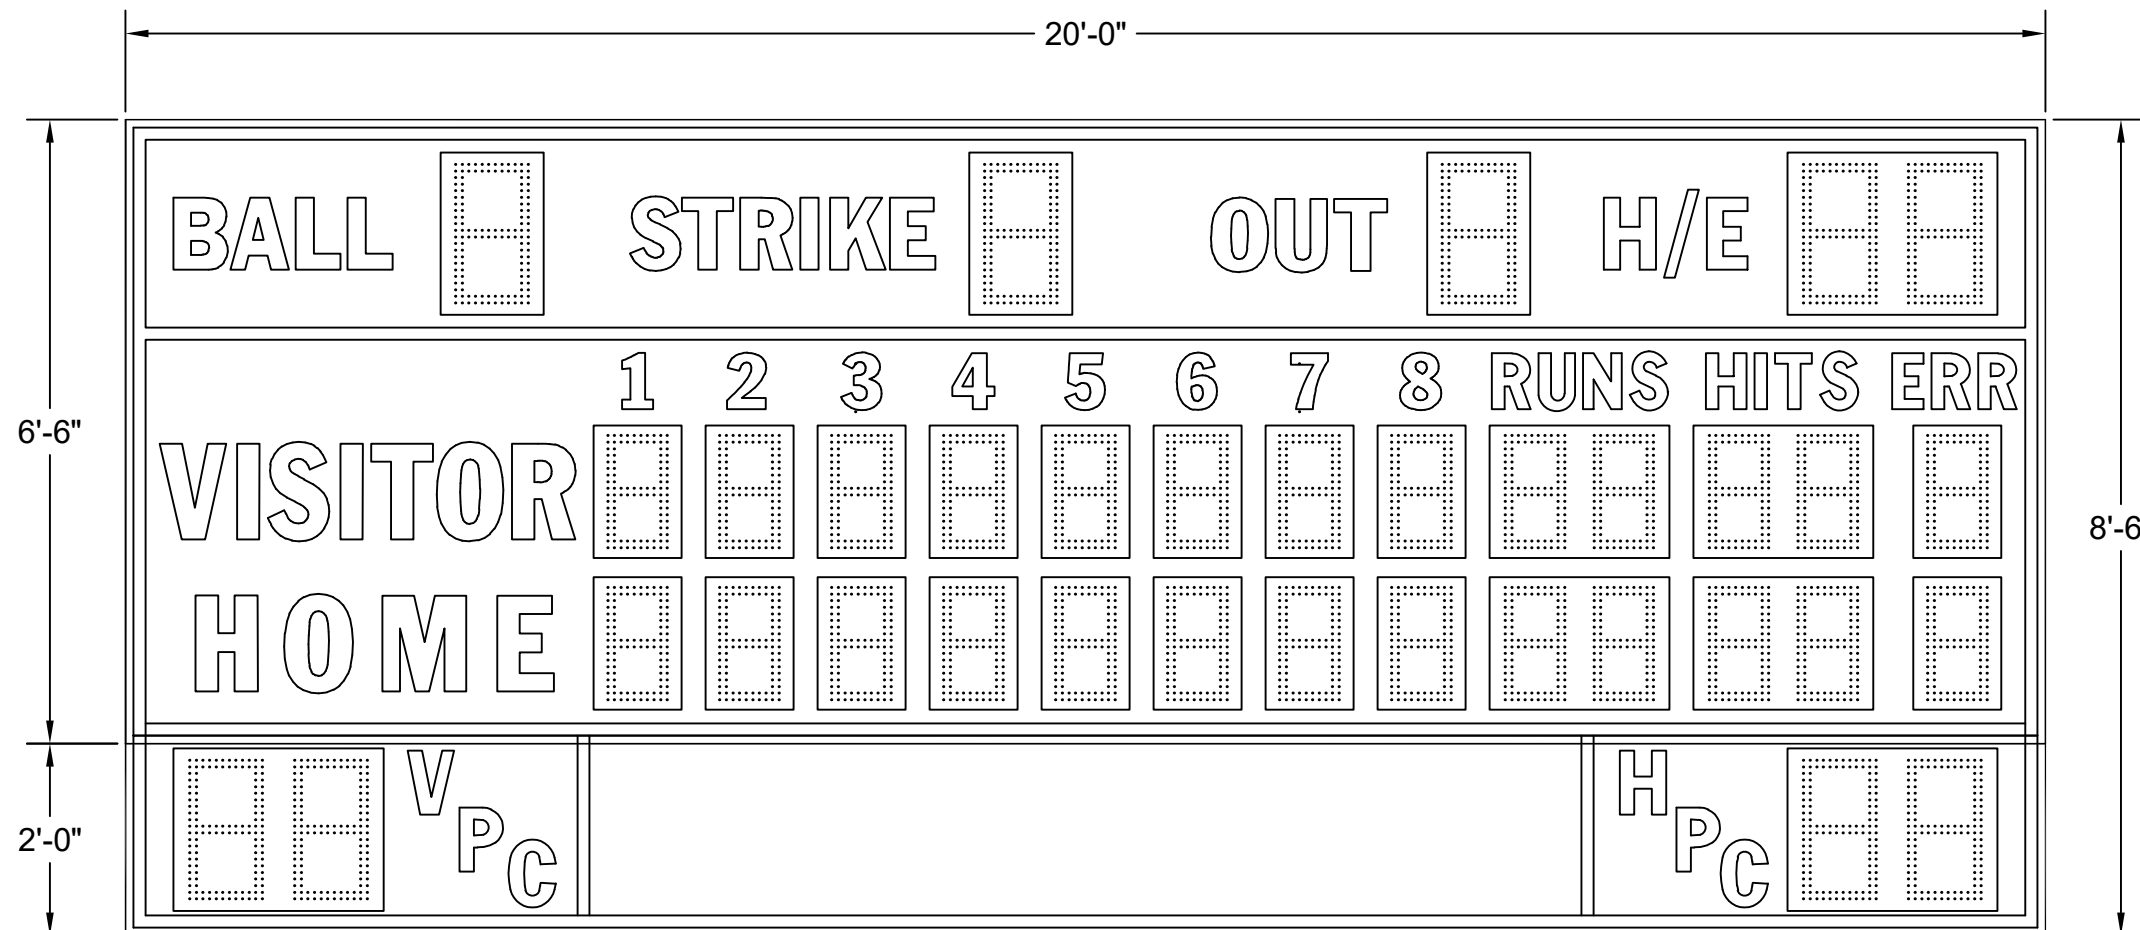

BA-7420PC-2

SCBD SIZE: 20'-0" L X 6'-6" H X 10" D
PITCH COUNT SIZE: 20'-0" L X 2'-0" H X 10" D
OVERALL SIZE: 20'-0" L X 8'-6" H X 10" D

POWER: 120 VAC, 60 Hz., 1-PHASE
492 WATTS.

120 VAC AT THE CONTROL LOCATION.

CONTROL CONSOLE: MP-70 SERIES CONTROLLER.
CONTROL CABLE: 22GA 2-WIRE SHIELDED.
(IF WIRELESS ORDERED, CABLE NOT REQ'D.)

LEDs: AMBER LED.

OPTIONS: LIGHTNING DAMAGE REDUCTION UNIT.

WIRELESS MP-70 CONTROL OPERATION.

ESTIMATED WEIGHT: 723 LBS.

GENERAL NOTES:
* REFERENCE 01-0500-01 FOR INSTALLATION NOTES.
* POWER REQUIREMENTS ARE VALID FOR 90 DAYS AFTER THE ORIGINAL
RELEASE OR BY THE MOST RECENT REVISION OF THE DRAWING.

BA-7420PC-2

CUSTOMER APPROVAL:		MY SIGNATURE BELOW SIGNIFIES MY APPROVAL TO PROCEED WITH THE DESIGN WORK SPECIFIED HEREIN AND ACKNOWLEDGEMENT THAT I HAVE RECEIVED AND READ THE INSTALLATION SPECIFICATIONS CONTAINED IN FAIR-PLAY DOCUMENT NO. 01-0500-01. CONSULT YOUR FAIR-PLAY SALES ASSOCIATE IF YOU SHOULD HAVE ANY QUESTIONS OR REQUIRE ANY CHANGES TO THIS DOCUMENT.	
PROJECT:	SIGNATURE:	DATE:	
REFERENCE #:	PRINT NAME:		

FAIR-PLAY	THIS DOCUMENT CONTAINS FAIR-PLAY PROPRIETARY INFORMATION. ANY DISCLOSURE, USE OR DUPLICATION OF THE DOCUMENT OR OF ANY INFORMATION CONTAINED THEREIN FOR OTHER THAN THE SPECIFIC PURPOSE FOR WHICH IT WAS DISCLOSED IS EXPRESSLY PROHIBITED, EXCEPT AS MAY BE OTHERWISE AGREED TO IN WRITING. COPYRIGHT 2022.			
	TITLE	DRAWN BY	MODEL	
	FACE VIEW FOR BA-7420PC-2	BEW	B	BA-7420PC-2
		DATE	DWG. NO.	
6110 AVIATOR DRIVE HAZELWOOD, MO 63042	10-03-22	01-7420-11-1		
	SCALE			
	1/2"=1'-0"			

A	CORRECTED MODEL NUMBER IN TITLE BLOCK	10-13-22	BEW
OR	ORIGINAL RELEASE	10-03-22	BEW
REV.#	CHANGE	DATE	BY