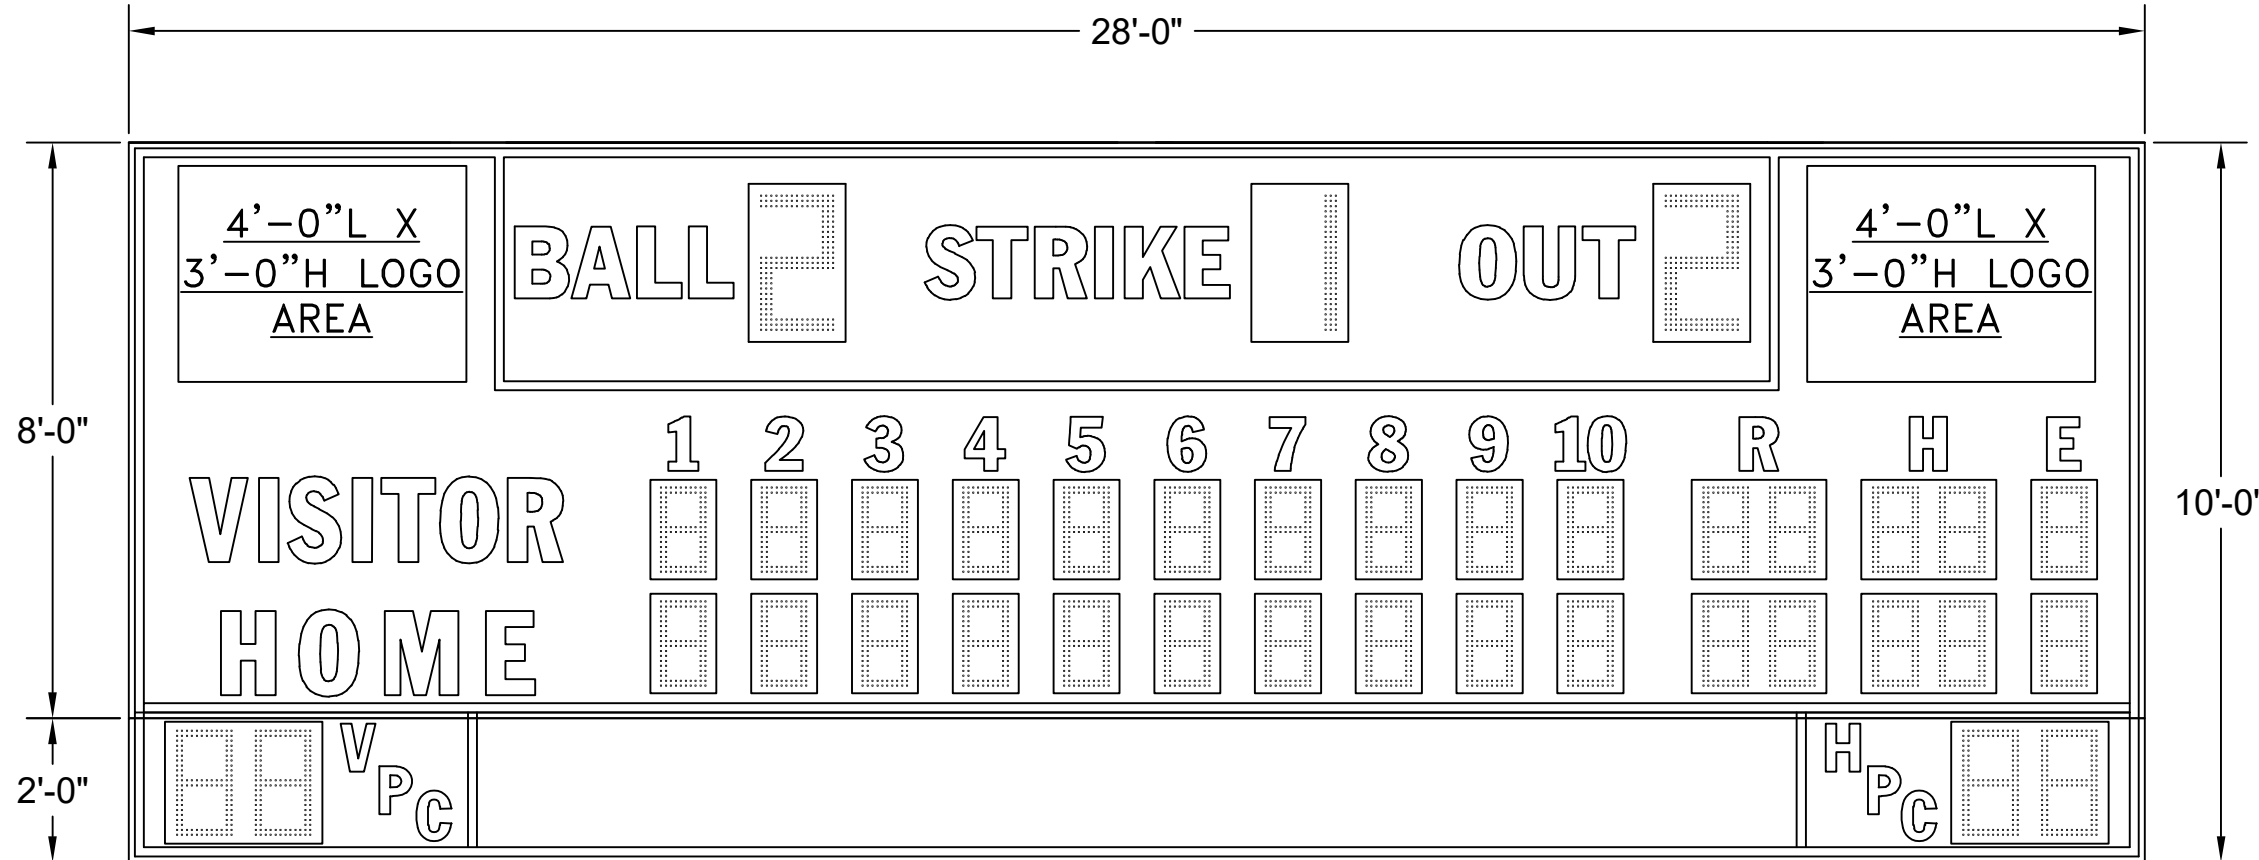

BA-7228PC-2

SIZE: 28'-0"L X 10'-0"H X 10"D

POWER: 120 VAC, 60 Hz., 1-PHASE  
585 WATTS.

120 VAC AT THE CONTROL LOCATION.

CONTROL CONSOLE: MP-70 SERIES CONTROLLER.  
CONTROL CABLE: 22GA 2-WIRE SHIELDED.  
(IF WIRELESS ORDERED, CABLE NOT REQ'D.)

LEDs: AMBER LED.

OPTIONS: LIGHTNING REDUCTION UNIT.

ESTIMATED WEIGHT: 1,190 LBS.

GENERAL NOTES:

- \* REFERENCE 01-0500-01 FOR INSTALLATION NOTES.
- \* POWER REQUIREMENTS ARE VALID FOR 90 DAYS AFTER THE ORIGINAL RELEASE OR BY THE MOST RECENT REVISION OF THE DRAWING.

BA-7228PC-2  
(18"H DIGITS MOVED TO THE ENDS OF PITCH COUNT SECTION, ADDED TRIM)

CUSTOMER APPROVAL: MY SIGNATURE BELOW SIGNIFIES MY APPROVAL TO PROCEED WITH THE DESIGN WORK SPECIFIED HEREIN AND ACKNOWLEDGEMENT THAT I HAVE RECEIVED AND READ THE INSTALLATION SPECIFICATIONS CONTAINED IN FAIR-PLAY DOCUMENT NO. 01-0500-01. CONSULT YOUR FAIR-PLAY SALES ASSOCIATE IF YOU SHOULD HAVE ANY QUESTIONS OR REQUIRE ANY CHANGES TO THIS DOCUMENT.

PROJECT:	SIGNATURE:	DATE:
REFERENCE #:	PRINT NAME:	

<b>FAIR-PLAY</b>	THIS DOCUMENT CONTAINS FAIR-PLAY PROPRIETARY INFORMATION. ANY DISCLOSURE, USE OR DUPLICATION OF THE DOCUMENT OR OF ANY INFORMATION CONTAINED THEREIN FOR OTHER THAN THE SPECIFIC PURPOSE FOR WHICH IT WAS DISCLOSED IS EXPRESSLY PROHIBITED, EXCEPT AS MAY BE OTHERWISE AGREED TO IN WRITING. COPYRIGHT 2019.			
	TITLE	DRAWN BY	MODEL	
	FACE VIEW FOR BA-7228PC-2	BEW	B	BA-7228PC-2
		DATE	02-05-18	DWG. NO.
	SCALE	3/8"=1'-0"	01-7228-02-1	