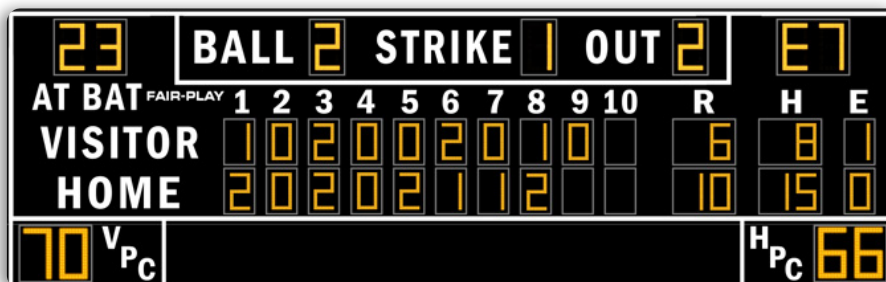

CAPTIONS (H" x W")

HOME	12" x 45"
VISITOR	12" x 58"
BALL	12" x 37"
STRIKE	12" x 51"
OUT	12" x 30"
AT BAT	9" x 40"
1	9" x 5"
2,3,4,5,6,8,9	9" x 7"
7	9" x 6"
10	9" x 12"
R, H	9" x 7"
E	9" x 6"
HPC, VPC	20" x 19"

DIGIT SIZES (H")

AT BALL	18"
BALL	18"
H/E COUNTER	18"
STRIKE	18"
OUT	18"
PITCH COUNT	18"
HITS	15"
INNING SCORES	15"
RUN	15"
ERROR	15"

MODEL: BA-7127PC-2

DIMENSIONS	Height	Length	Depth	Weight
	8'-6"	27'-0"	10"	925 lbs.