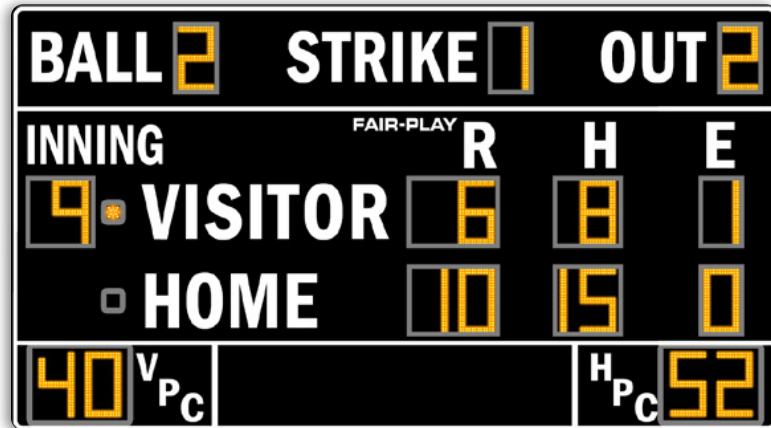

CAPTIONS (H" x W")

HOME	15" x 50"
VISITOR	15" x 69"
INNING	10" x 39"
BALL	13" x 37"
STRIKE	13" x 53"
OUT	13" x 30"
R	13" x 9"
H	13" x 10"
E	13" x 8"
V [PITCH COUNT]	12.5" x 10"
H [PITCH COUNT]	12.5" x 9"
PITCH COUNT	19" x 32"

DIGIT SIZES (H")

BALL	18"
ERROR	18"
HIT	18"
INNING	18"
OUT	18"
RUN	18"
STRIKE	18"
V [PITCH COUNT]	15"
H [PITCH COUNT]	15"
AT BAT SPOT	3.5"

MODEL: BA-7118PC-2

DIMENSIONS	Height	Length	Depth	Weight
	10'-0"	18'-0"	10"	575 lbs.