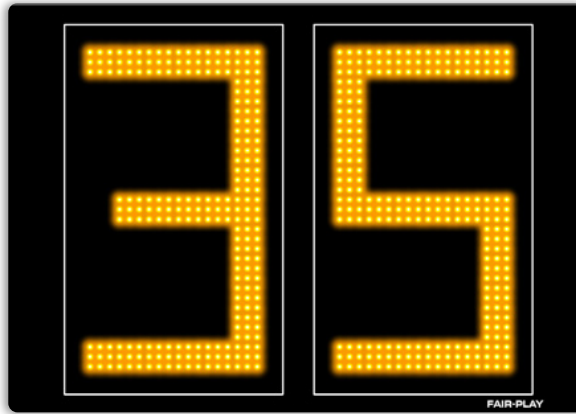

DIGIT SIZES (H")

Field Timer 30"

MODEL: T-830-DISPLAY-2

DIMENSIONS

Height	Length	Depth	Weight
3'-0"	4'-3"	10"	52 lbs.

STANDARD EQUIPMENT

- Standard black with super-bright, wide-angle amber LED digits for game information (red / white digits per request)
- For additional cost - specify on order if standard color other than black is requested
- 4-level control console display brightness adjustment
- 5-year limited warranty
- Easy access built-in service points
- Quality engineered water resistant aluminum
- Complete, secure and durable display mounting
- Help Desk Support
- USA Factory authorized national and local sales, service and installation