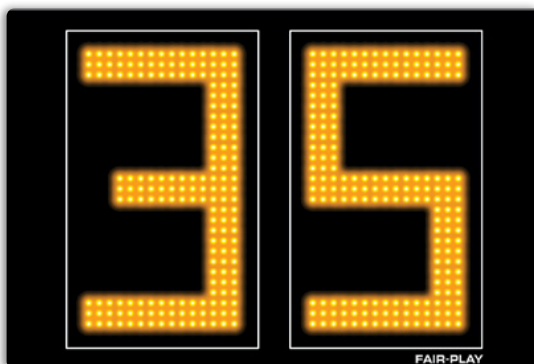

DIGIT SIZES (H")

Field Timer 24"

MODEL: T-824-DISPLAY-2

DIMENSIONS

| Height | Length | Depth | Weight |
|--------|--------|-------|---------|
| 2'-6" | 3'-9" | 10" | 40 lbs. |

STANDARD EQUIPMENT

- Standard black with super-bright, wide-angle amber LED digits for game information (red / white digits per request)
- For additional cost - specify on order if standard color other than black is requested
- 4-level control console display brightness adjustment
- 5-year limited warranty
- Easy access built-in service points
- Quality engineered water resistant aluminum
- Complete, secure and durable display mounting
- Help Desk Support
- USA Factory authorized national and local sales, service and installation