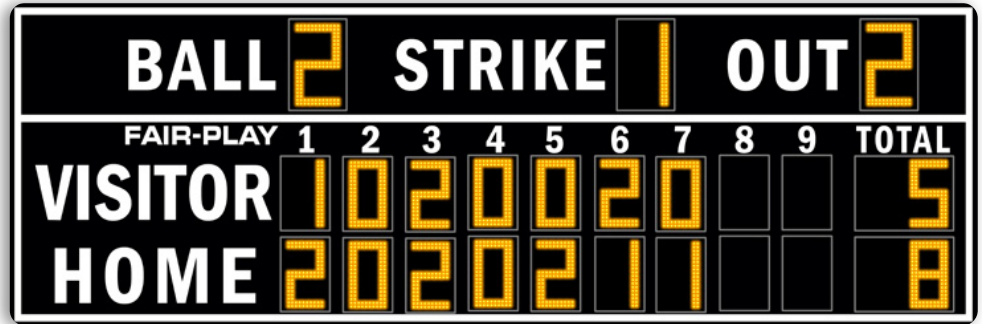

CAPTIONS (H" x W")

HOME	12" x 45"
VISITOR	12" x 52"
BALL	12" x 37"
STRIKE	12" x 51"
OUT	12" x 30"
TOTAL	7" x 26"
1	7" x 4"
2,3,4,5,6,7,8,9	7" x 5"

DIGIT SIZES (H")

BALL	18"
OUT	18"
STRIKE	18"
INNING SCORES	15"
TOTAL	15"

MODEL: BA-2075-2

DIMENSIONS	Height	Length	Depth	Weight
	6'-0"	18'-0"	10"	459 lbs.

STANDARD EQUIPMENT

- Super-bright, wide-angle amber LED's
- 4-level control console display brightness adjustment
- 5-year limited warranty
- Easy access built-in service points
- Quality engineered water resistant aluminum
- Complete, secure and durable display mounting
- Built-in lightning suppressor (for standard data direct wire only)
- Request a free project design rendering
- Help Desk Support
- USA Factory authorized national and local sales, service and installation