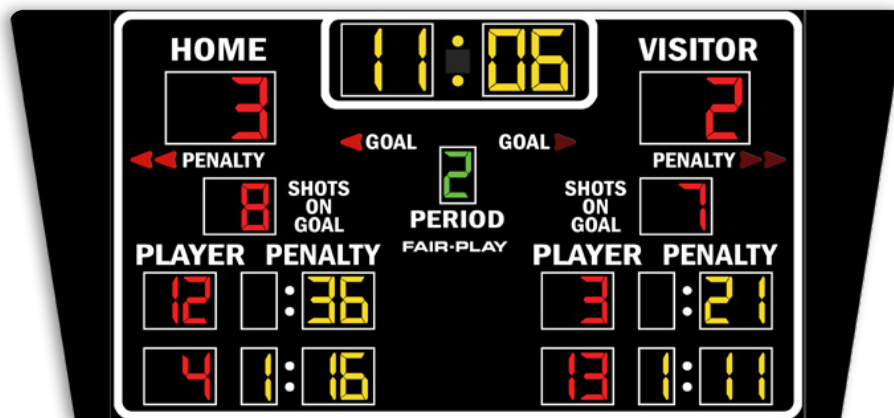

CAPTIONS (H" x W")

HOME	4" x 18"
VISITOR	4" x 23"
PERIOD	3" x 18"
PLAYER	4" x 20"
PENALTY (Clocks)	4" x 22"
PENALTY (Arrows)	3" x 16"
SHOTS	3" x 12"
SHOTS ON GOAL	3" x 10"
GOAL	3" x 10"
ON	3" x 5"
Colon Diameter	1.25"

DIGIT SIZES (H")

Team Scores	12"
Game Clock	12"
Period	10"
Penalty Player No.	10"
Penalty Time	10"
Shots On Goal	10"

MODEL: HK-1885-4

DIMENSIONS

Height	Length	Depth	Weight
6'-6"	14'-2"	N/A	2,400 lbs.

STANDARD EQUIPMENT

- Energy efficient LED designs
- Three distinct LED digit colors to visually organize critical game information
- Heavy-duty, vibrating horn (103 dB)
- 4-level control console display brightness adjustment
- 5-year limited warranty
- Easy access built-in service points
- Quality engineered water resistant aluminum
- Complete, secure and durable display mounting
- Built-in lightning suppressor (for standard data direct wire only)
- Request a free project design rendering
- Help Desk Support
- USA Factory authorized national and local sales, service and installation