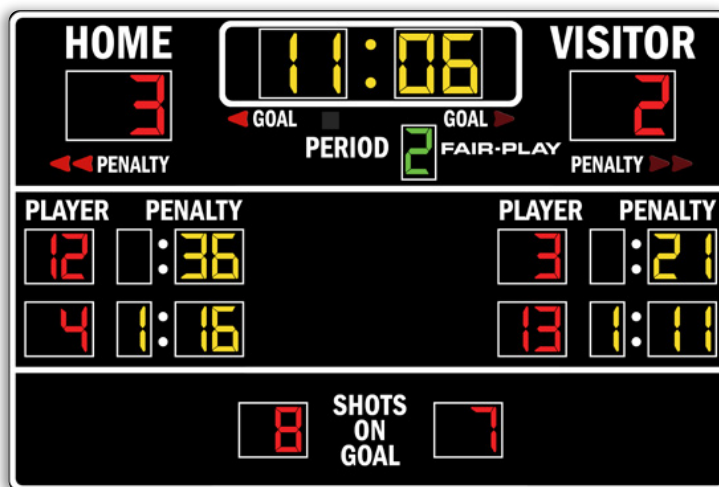

CAPTIONS (H" x W")

HOME	7" x 21"
VISITOR	7" x 29"
PERIOD	4" x 17"
PLAYER	4" x 17"
PENALTY (Clocks)	4" x 19"
PENALTY (Arrows)	3" x 15"
SHOTS	4" x 15"
SHOTS ON GOAL	4" x 12"
ON	4" x 6"
GOAL	3" x 9"
Colon Diameter	1.5"

DIGIT SIZES (H")

Team Scores	12"
Game Clock	12"
Period	10"
Penalty Player No.	10"
Penalty Time	10"
Shots On Goal	10"

MODEL: HK-1790-4

DIMENSIONS

Height	Length	Depth	Weight
8'-0"	12'-0"	4"	390 lbs.

STANDARD EQUIPMENT

- Energy efficient LED designs
- Three distinct LED digit colors to visually organize critical game information
- Heavy-duty, vibrating horn (103 dB)
- 4-level control console display brightness adjustment
- 5-year limited warranty
- Easy access built-in service points
- Quality engineered water resistant aluminum
- Complete, secure and durable display mounting
- Built-in lightning suppressor (for standard data direct wire only)
- Request a free project design rendering
- Help Desk Support
- USA Factory authorized national and local sales, service and installation