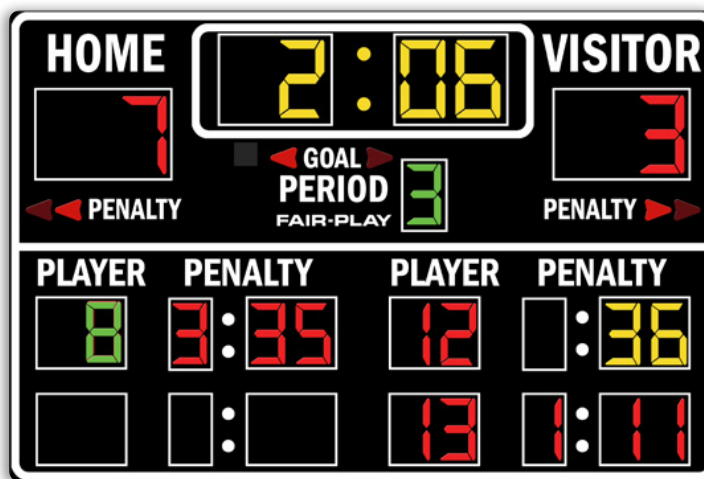

CAPTIONS (H" x W")

HOME	6" x 18"
VISITOR	6" x 25"
PERIOD	4" x 16"
PLAYER	4" x 17"
PENALTY (Clocks)	4" x 19"
PENALTY (Arrows)	3" x 14"
GOAL	3" x 9"
Colon Diameter	1.5"

DIGIT SIZES (H")

Team Scores	12"
Game Clock	12"
Period	10"
Penalty Player No.	10"
Penalty Time	10"

MODEL: HK-1670-4

DIMENSIONS

Height	Length	Depth	Weight
6'-0"	9'-0"	4"	230 lbs.

STANDARD EQUIPMENT

- Energy efficient LED designs
- Three distinct LED digit colors to visually organize critical game information
- Heavy-duty, vibrating horn (103 dB)
- 4-level control console display brightness adjustment
- 5-year limited warranty
- Easy access built-in service points
- Quality engineered water resistant aluminum
- Complete, secure and durable display mounting
- Built-in lightning suppressor (for standard data direct wire only)
- Request a free project design rendering
- Help Desk Support
- USA Factory authorized national and local sales, service and installation

OPTIONAL EQUIPMENT

- Full-color electronic message displays
- Integrated scoring and display systems
- Illuminated, non-illuminated identification and sponsorship signage
- Personalized vinyl home team name
- Scoreboard caption color (other than white)
- Custom, unique signage options
- Scoreboard control carrying case
- Portable, battery-operated scoreboard control
- Protective net