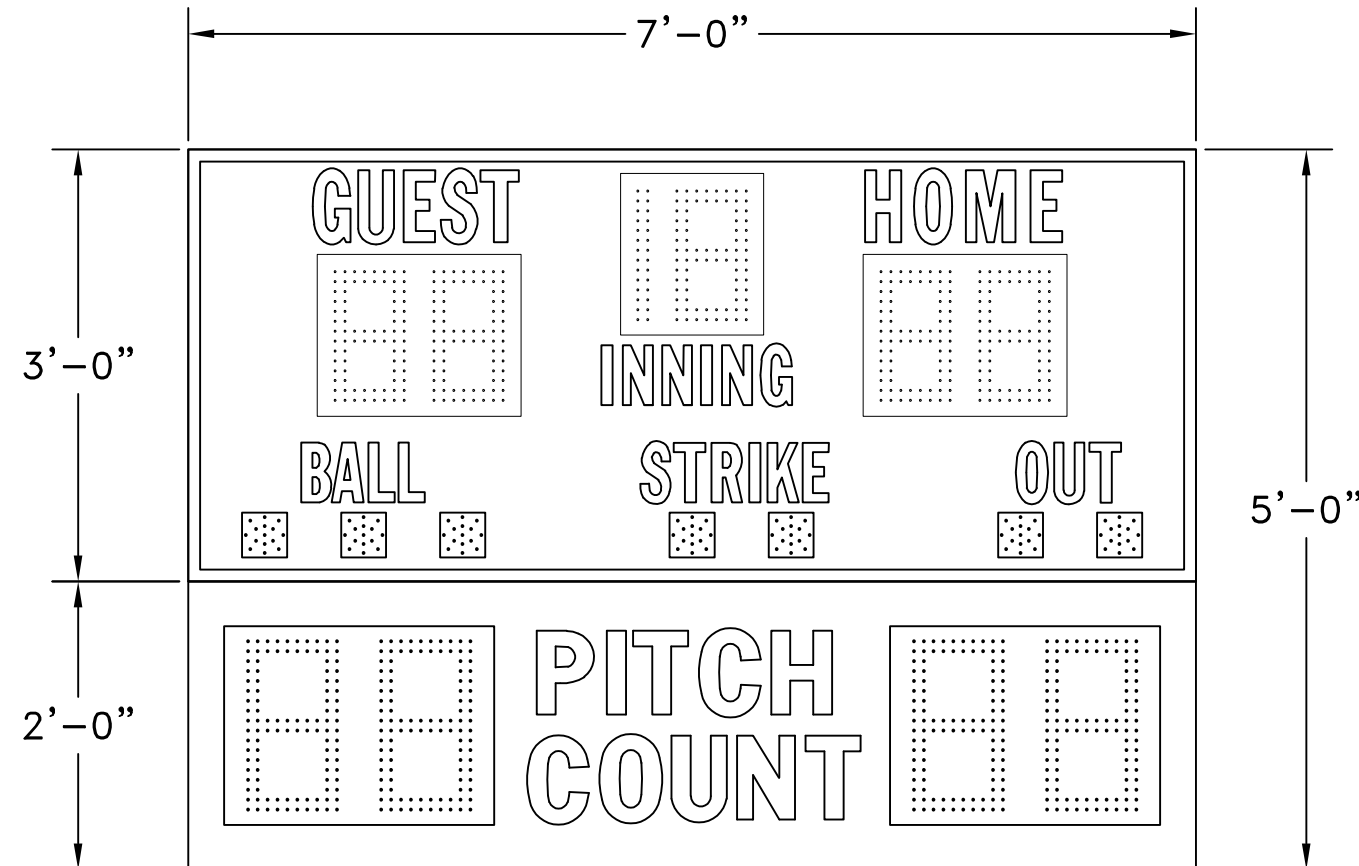

BA-7107PC-2

SIZE: 7'-0" L X 5'-0" H X 10" D

POWER: 120 VAC, 60 Hz., 1-PHASE  
134 WATTS.

120 VAC AT THE CONTROL LOCATION.

CONTROL CONSOLE: MP-70 SERIES CONTROLLER.

CONTROL CABLE: 22GA 2-WIRE SHIELDED.

(IF WIRELESS ORDERED, CABLE NOT REQ'D.)

LEDs: AMBER LED.

OPTIONS: LIGHTNING DAMAGE REDUCTION UNIT.

WIRELESS MP-70 CONTROL OPERATION.

ESTIMATED WEIGHT: 150 LBS.

GENERAL NOTES:

- \* REFERENCE 01-0500-01 FOR INSTALLATION NOTES.
- \* POWER REQUIREMENTS ARE VALID FOR 90 DAYS AFTER THE ORIGINAL RELEASE OR BY THE MOST RECENT REVISION OF THE DRAWING.

<b>FAIR-PLAY</b>	THIS DOCUMENT CONTAINS FAIR-PLAY PROPRIETARY INFORMATION. ANY DISCLOSURE, USE OR DUPLICATION OF THE DOCUMENT OR OF ANY INFORMATION CONTAINED THEREIN FOR OTHER THAN THE SPECIFIC PURPOSE FOR WHICH IT WAS DISCLOSED IS EXPRESSLY PROHIBITED, EXCEPT AS MAY BE OTHERWISE AGREED TO IN WRITING. COPYRIGHT 2019.			
	TITLE	DRAWN BY	MODEL	
	FACE VIEW FOR BA-7107PC-2	BEW	B	BA-7107PC-2
		DATE	DWG. NO.	
	03-06-17	01-7107-08-1		
	SCALE			
	3/4"=1'-0"			