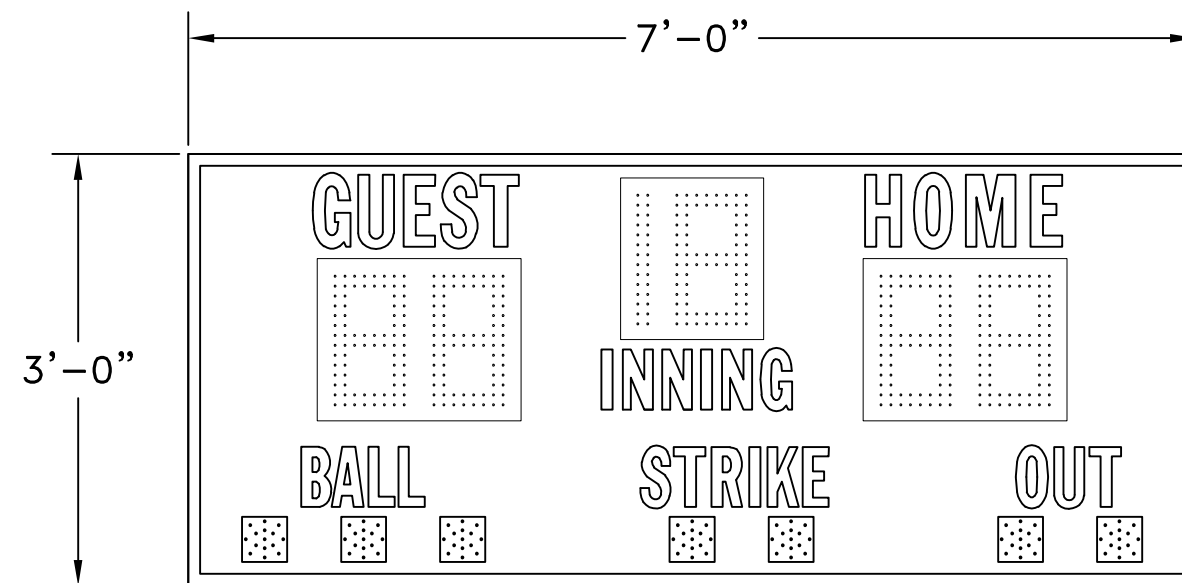

BA-7107-2

SIZE: 7'-0" L X 3'-0" H X 10" D

POWER: 120 VAC, 60 Hz., 1-PHASE  
81 WATTS.

120 VAC AT THE CONTROL LOCATION.

CONTROL CONSOLE: MP-70 SERIES CONTROLLER.

CONTROL CABLE: 22GA 2-WIRE SHIELDED.

(IF WIRELESS ORDERED, CABLE NOT REQ'D.)

LEDs: AMBER LED.

OPTIONS: LIGHTNING DAMAGE REDUCTION UNIT.

WIRELESS MP-70 CONTROL OPERATION.

ESTIMATED WEIGHT: 90 LBS.

GENERAL NOTES:

- \* REFERENCE 01-0500-01 FOR INSTALLATION NOTES.
- \* POWER REQUIREMENTS ARE VALID FOR 90 DAYS AFTER THE ORIGINAL RELEASE OR BY THE MOST RECENT REVISION OF THE DRAWING.

<b>FAIR-PLAY</b>	THIS DOCUMENT CONTAINS FAIR-PLAY PROPRIETARY INFORMATION. ANY DISCLOSURE, USE OR DUPLICATION OF THE DOCUMENT OR OF ANY INFORMATION CONTAINED THEREIN FOR OTHER THAN THE SPECIFIC PURPOSE FOR WHICH IT WAS DISCLOSED IS EXPRESSLY PROHIBITED, EXCEPT AS MAY BE OTHERWISE AGREED TO IN WRITING. COPYRIGHT 2019.			
	TITLE	DRAWN BY	MODEL	
	FACE VIEW FOR BA-7107-2	BEW	B	BA-7107-2
		DATE	DWG. NO.	
	08-01-12	01-7107-01-1		
	SCALE			
	3/4"=1'-0"			