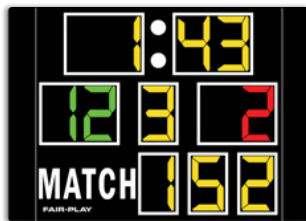

### CAPTIONS (H" x W")

MATCH	4" x 11"
Colon Diameter	1"

### DIGIT SIZES (H")

Match	6"
Match Clock	6"
Period	6"
Personal Points	6"

### MODEL: WR-1400-3S-4

DIMENSIONS	Height	Length	Depth	Weight
	2'-2"	2'-6"	4"	45 lbs.