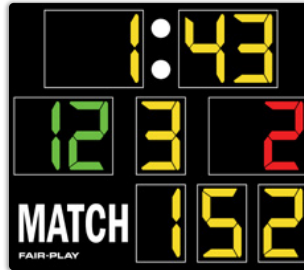

CAPTIONS (H" x W")

PTS	4" x 11"
Colon Diameter	1"

DIGIT SIZES (H")

Match	6"
Match Clock	6"
Period	6"
Personal Points	6"

MODEL: WR-1400-2S-4

DIMENSIONS	Height	Length	Depth	Weight
	2'-2"	2'-6"	4"	30 lbs.

STANDARD EQUIPMENT

- Energy efficient LED designs
- Three distinct LED digit colors to visually organize critical game information
- Heavy-duty, vibrating horn (103 dB)
- 4-level control console display brightness adjustment
- 5-year limited warranty
- Easy access built-in service points
- Quality engineered water resistant aluminum
- Complete, secure and durable display mounting
- Built-in lightning suppressor (for standard data direct wire only)
- Request a free project design rendering
- Help Desk Support
- USA Factory authorized national and local sales, service and installation