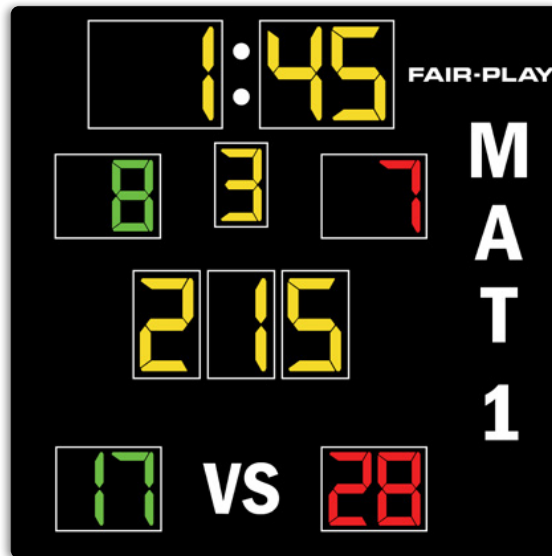

CAPTIONS (H" x W")

MAT	27" x 7"
VS	6" x 10"
Colon Diameter	1.75"

DIGIT SIZES (H")

Game Clock	12"
Weight	12"
Player Number	10"
Team Scores	10"
Period	10"

MODEL: WR-1358-4

DIMENSIONS

Height	Length	Depth	Weight
6'-0"	6'-0"	6.25"	160 lbs.

STANDARD EQUIPMENT

- Energy efficient LED designs
- Three distinct LED digit colors to visually organize critical game information
- Heavy-duty, vibrating horn (103 dB)
- 4-level control console display brightness adjustment
- 5-year limited warranty
- Easy access built-in service points
- Quality engineered water resistant aluminum
- Complete, secure and durable display mounting
- Built-in lightning suppressor (for standard data direct wire only)
- Request a free project design rendering
- Help Desk Support
- USA Factory authorized national and local sales, service and installation

OPTIONAL EQUIPMENT

- Full-color electronic message displays
- Integrated scoring and display systems
- Illuminated, non-illuminated identification and sponsorship signage
- Personalized vinyl home team name
- Scoreboard caption color (other than white)
- Custom, unique signage options
- Scoreboard control carrying case
- Count side tables options in 8ft, 10ft
- Synchronized locker room game / time of day clocks
- Portable, battery-operated scoreboard control
- Illuminated backboard goal lights
- Protective net