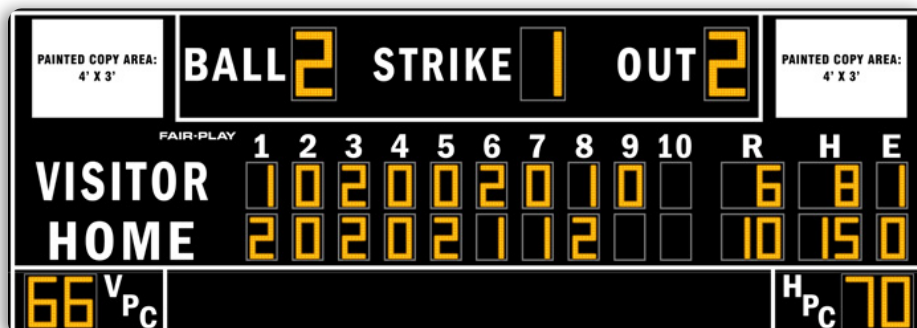

CAPTIONS (H" x W")

HOME	14" x 53"
VISITOR	14" x 63"
BALL	12" x 37"
STRIKE	12" x 51"
OUT	12" x 30"
AT BAT	9" x 40"
1	9" x 5"
2,3,4,5,6,8,9	9" x 7"
7	9" x 6"
10	9" x 12"
R, H	9" x 7"
E	9" x 6"
HPC, VPC	20" x 19"

DIGIT SIZES (H")

AT BALL	24"
BALL	24"
H/E COUNTER	24"
STRIKE	24"
OUT	24"
PITCH COUNT	18"
HITS	15"
INNING SCORES	15"
RUN	15"
ERROR	15"

MODEL: BA-7228PC-2

DIMENSIONS

Height	Length	Depth	Weight
10'-0"	28'-0"	10"	1,190 lbs.