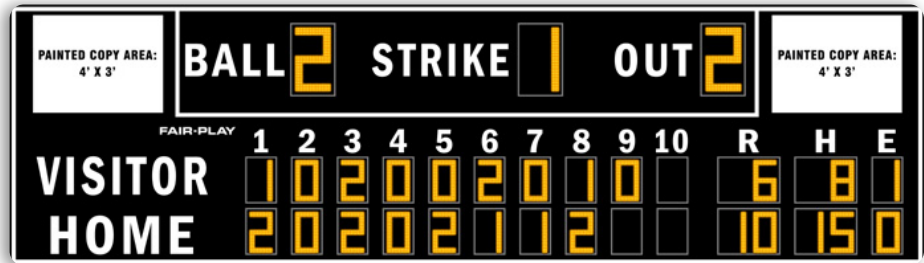

CAPTIONS (H" x W")

| | |
|---------------|-----------|
| HOME | 14" x 45" |
| VISITOR | 14" x 58" |
| BALL | 12" x 37" |
| STRIKE | 12" x 51" |
| OUT | 12" x 30" |
| AT BAT | 9" x 40" |
| 1 | 9" x 5" |
| 2,3,4,5,6,8,9 | 9" x 7" |
| 7 | 9" x 6" |
| 10 | 9" x 12" |
| R, H | 9" x 7" |
| E | 9" x 6" |

DIGIT SIZES (H")

| | |
|---------------|-----|
| AT BALL | 24" |
| BALL | 24" |
| H/E COUNTER | 24" |
| STRIKE | 24" |
| OUT | 24" |
| HITS | 15" |
| INNING SCORES | 15" |
| RUN | 15" |
| ERROR | 15" |

MODEL: BA-7228-2

DIMENSIONS

| Height | Length | Depth | Weight |
|--------|--------|-------|----------|
| 8'-0" | 28'-0" | 10" | 600 lbs. |

STANDARD EQUIPMENT

- Super-bright, wide-angle amber LED's
- 4-level control console display brightness adjustment
- 5-year limited warranty
- Easy access built-in service points
- Quality engineered water resistant aluminum
- Complete, secure and durable display mounting
- Built-in lightning suppressor (for standard data direct wire only)
- Request a free project design renderings
- Help Desk Support
- USA Factory authorized national and local sales, service and installation