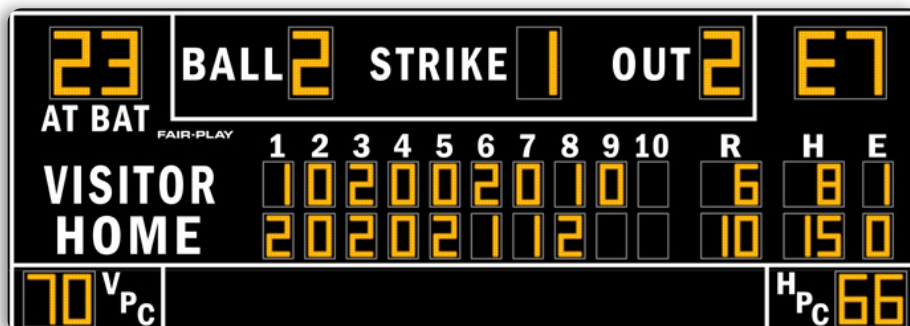

CAPTIONS (H" x W")

HOME	14" x 53"
VISITOR	14" x 63"
BALL	12" x 37"
STRIKE	12" x 51"
OUT	12" x 30"
AT BAT	9" x 40"
1	9" x 5"
2,3,4,5,6,8,9	9" x 7"
7	9" x 6"
10	9" x 12"
R, H	9" x 7"
E	9" x 6"
HPC, VPC	20" x 19"

DIGIT SIZES (H")

AT BALL	24"
BALL	24"
H/E COUNTER	24"
STRIKE	24"
OUT	24"
PITCH COUNT	18"
HITS	15"
INNING SCORES	15"
RUN	15"
ERROR	15"

MODEL: BA-7128PC-2

DIMENSIONS

Height	Length	Depth	Weight
10'-0"	28'-0"	10"	1,190 lbs.