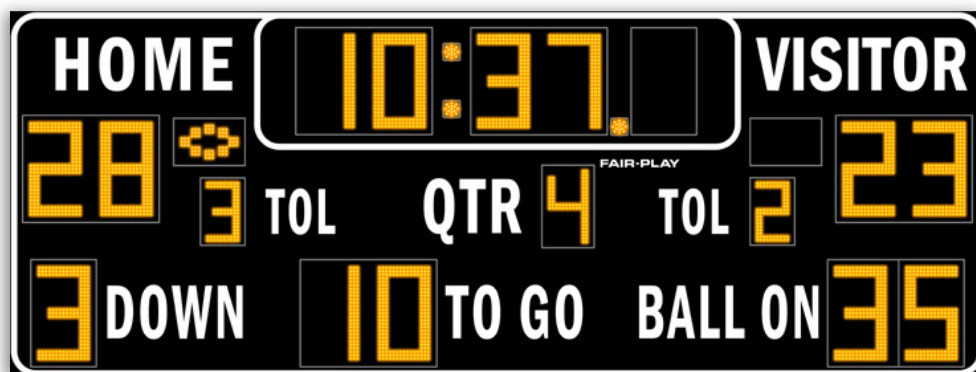

### CAPTIONS (H" x W")

HOME	13" x 43"
VISITOR	13" x 57"
DOWN	13" x 33"
TO GO	13" x 33"
BALL ON	13" x 44"
QTR	13" x 24"
TOL	11" x 17"

### DIGIT SIZES (H")

Ball On	24"
Game Clock	24"
Team Scores	24"
To Go	24"
Down	24"
Qtr	18"
Timeouts Left	15"

### DIMENSIONS

Height	Length	Depth	Weight
7'-6"	20'-0"	10"	640 lbs.