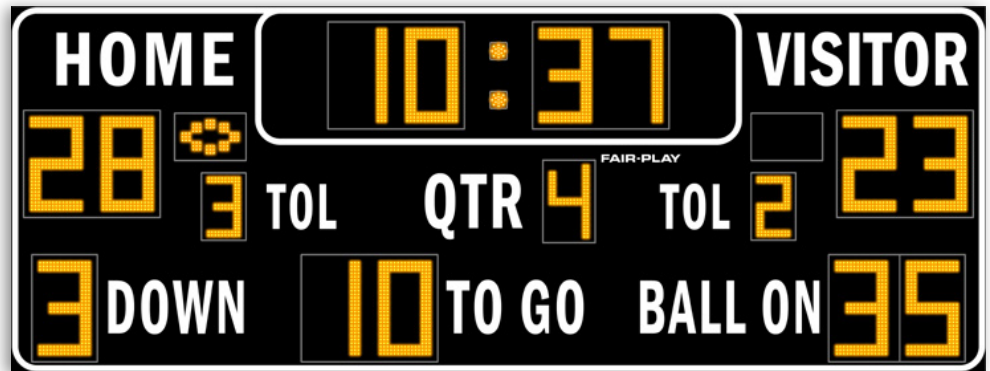

CAPTIONS (H" x W")

HOME	13" x 43"
VISITOR	13" x 59"
DOWN	13" x 33"
TO GO	13" x 33"
BALL ON	13" x 45"
QTR	13" x 25"
TOL	11" x 18"
Colon Diameter	3"

DIGIT SIZES (H")

Ball On (or On)	24"
Game Clock	24"
Team Scores	24"
To Go	24"
Down	24"
Qtr	18"
Timeouts Left	15"
Possession	10"

MODEL: FB-8120-2

DIMENSIONS

Height	Length	Depth	Weight
7'-6"	20'-0"	10"	797 lbs.

STANDARD EQUIPMENT

- Super-bright, wide-angle amber LED design
- 4-level control console display brightness adjustment
- 5-year limited warranty
- Easy access built-in service points
- Quality engineered water resistant aluminum
- Complete, secure and durable display mounting
- Built-in lightning suppressor (for standard data direct wire only)
- Request a free project design renderings
- Help Desk Support
- USA Factory authorized national and local sales, service and installation